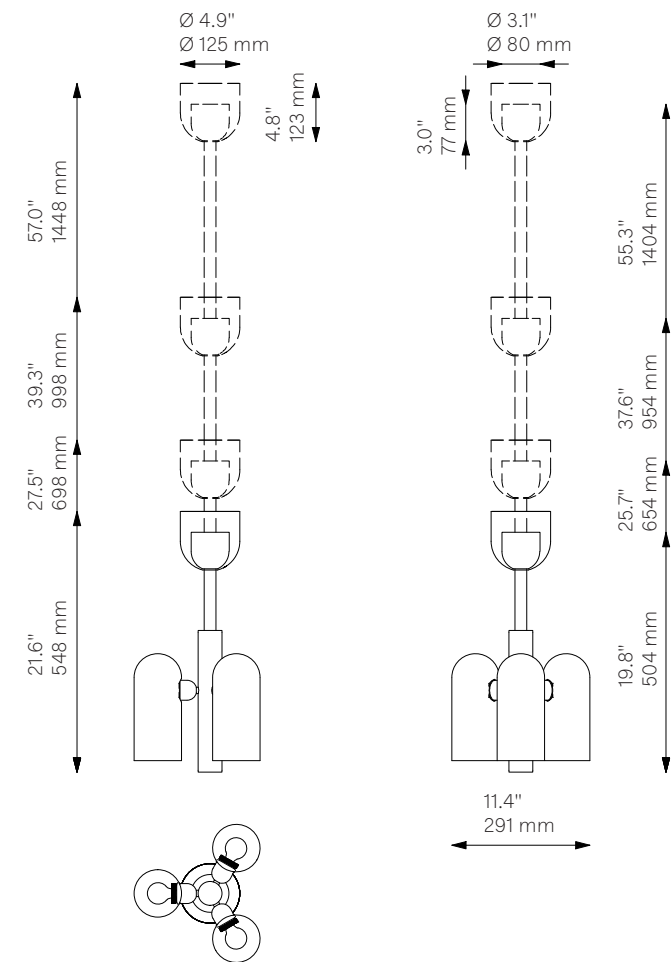

Odyssey 3

Pendant - B140

Odyssey Collection

Schwung Product Information

Glass Lampshades	3 x Ø 100 mm x H 225 mm / Ø 3.9" x H 8.9" Triplex Opal Glass (acid etch on the outside)		
Weight	6.2 kg / 13.6 lb		
Light Source	LED Bulb (included)	3 x 4 W	
	Max Wattage	3 x 15 W	
	Total Lumens	660 lm	
	Color Temperature	2200-3000 K	
	Bulb Base	E14 / E12	
	Bulb Size	G45, max length 80 mm / 3.2"	
	Power Supply	230/120V CE/UL	
	Dimmable with electronic dimmers only (ELV, trailing edge)		
Finishes	LBB / Lacquered Burnished Brass BGM / Black Gunmetal PN / Polished Nickel (extra charge of 25%)		
Extension Rods (Included)	1 x 150 mm 1 x 5.9"	1 x 300 mm 1 x 11.8"	1 x 450 mm 1 x 17.7"
CE/UL Certified	CE/UL		
Ingress Protection	IP 20		