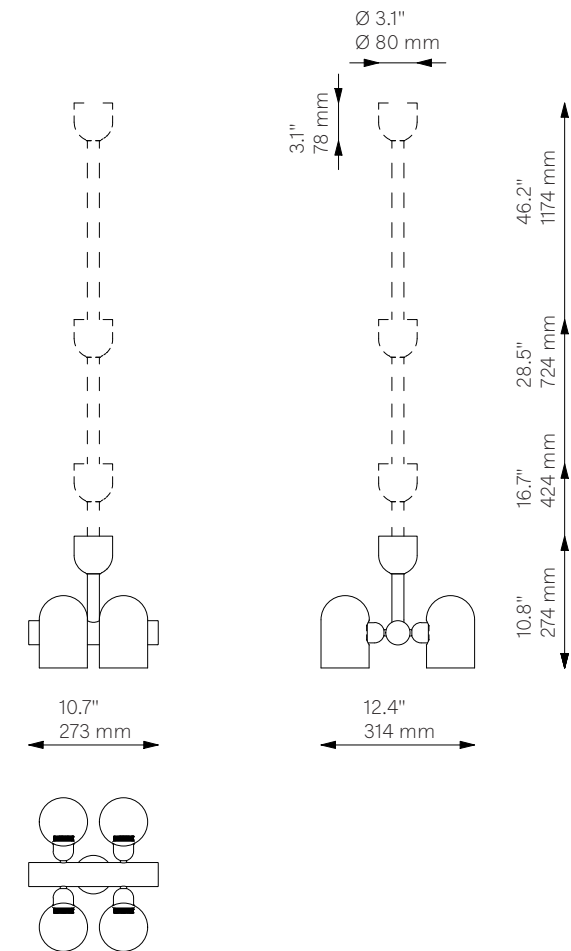

# Odyssey 4

Pendant - B141

Odyssey Collection

<b>Glass Lampshades</b>	4 x Ø 100 mm x H 150 mm 4 x Ø 3.9" x H 5.9" Triplex Opal Glass (acid etch on the outside)		
<b>Weight</b>	5.4 kg / 11.9 lb		
<b>Light Source</b>	LED Bulb (included)	4 x 5 W	
	Max Wattage	4 x 15 W	
	Total Lumens	1800-2000 lm	
	Color Temperature	3000 K	
	Bulb Base	E14 / E12	
	Bulb Size	G45, max length 80 mm / 3.2"	
	Power Supply	230/120V CE/UL	
	Dimmable with electronic dimmers only (ELV, trailing edge)		
<b>Finishes</b>	LBB / Lacquered Burnished Brass BGM / Black Gunmetal PN / Polished Nickel (extra charge of 25%)		
<b>Extension Rods (Included)</b>	1 x 150 mm 1 x 5.9"	1 x 300 mm 1 x 11.8"	1 x 450 mm 1 x 17.7"
<b>CE/UL Certified</b>	CE/UL		
<b>Ingress Protection</b>	IP 20		