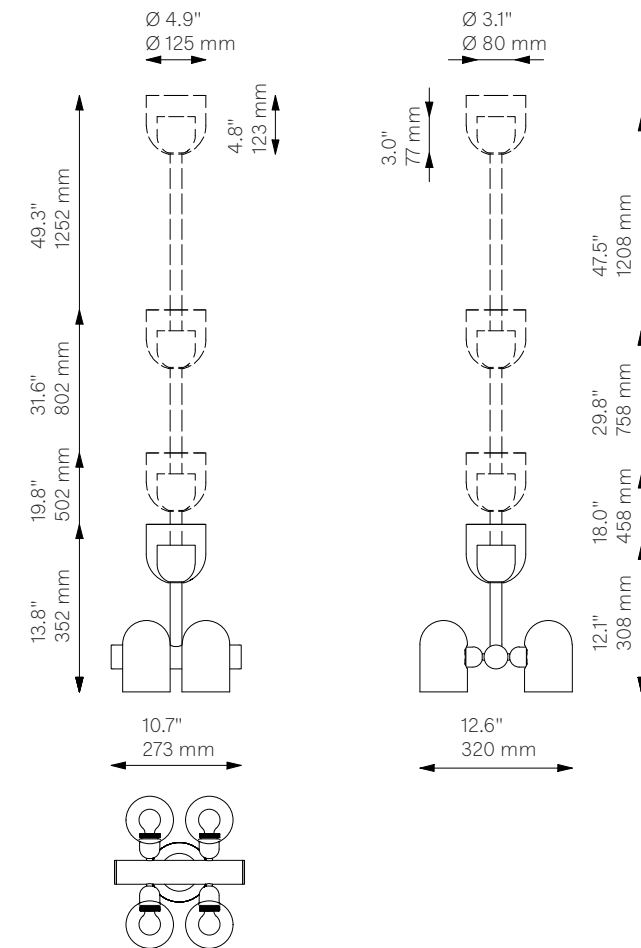

# Odyssey 4

Pendant - B141

Odyssey Collection

## Schwung Product Information

<b>Glass Lampshades</b>	4 x Ø 100 mm x H 150 mm / Ø 3.9" x H 5.9" Triplex Opal Glass (acid etch on the outside)		
<b>Weight</b>	5.8 kg / 12.8 lb		
<b>Light Source</b>	LED Bulb (included)	4 x 4 W	
	Max Wattage	4 x 15 W	
	Total Lumens	880 lm	
	Color Temperature	2200-3000 K	
	Bulb Base	E14 / E12	
	Bulb Size	G45, max length 80 mm / 3.2"	
	Power Supply	230/120V CE/UL	
	Dimmable with electronic dimmers only (ELV, trailing edge)		
<b>Finishes</b>	LBB / Lacquered Burnished Brass BGM / Black Gunmetal PN / Polished Nickel (extra charge of 25%)		
<b>Extension Rods (Included)</b>	1 x 150 mm 1 x 5.9"	1 x 300 mm 1 x 11.8"	1 x 450 mm 1 x 17.7"
<b>CE/UL Certified</b>	CE/UL		
<b>Ingress Protection</b>	IP 20		