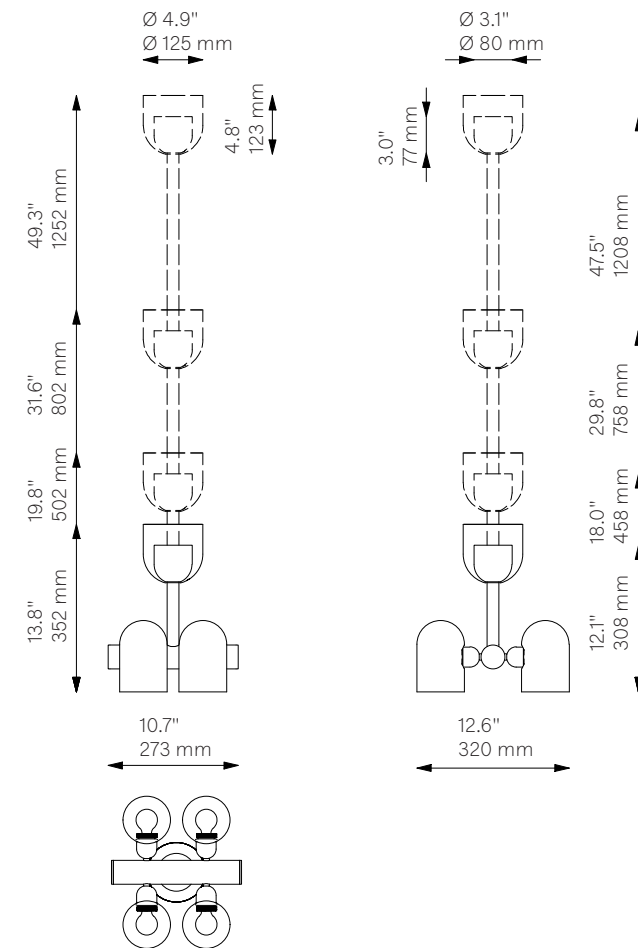

# Odyssey 4

Pendant - B141

Odyssey Collection

## Schwung Product Information

<b>Glass Lampshades</b>	4 x Ø 100 mm x H 150 mm / Ø 3.9" x H 5.9" Triplex Opal Glass (acid etch on the outside) Soda Lime Marble Matte Glass Borosilicate Transparent Ribbon Glass (extra charge of 30%)
-------------------------	-------------------------------------------------------------------------------------------------------------------------------------------------------------------------------------------

<b>Weight</b>	5.8 kg / 12.8 lb
---------------	------------------

<b>Light Source</b>	LED Bulb (included)	4 x 4 W
	Max Wattage	4 x 15 W
	Total Lumens	880 lm
	Color Temperature	2200-3000 K
	Bulb Base	E14 / E12
	Bulb Size	G45, max length 80 mm / 3.2"
	Power Supply	230/120V CE/UL

<b>Extension Rods (Included)</b>	1 x 150 mm 1 x 5.9"	1 x 300 mm 1 x 11.8"	1 x 450 mm 1 x 17.7"
----------------------------------	------------------------	-------------------------	-------------------------