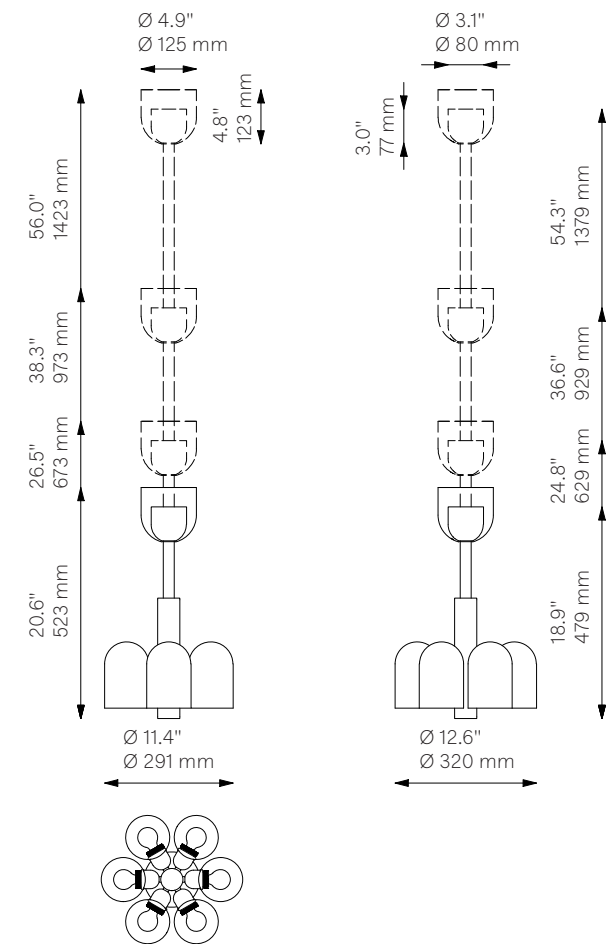

Odyssey 6

Pendant - B142

Odyssey Collection

Schwung Product Information

Glass Lampshades	6 x Ø 100 mm x H 150 mm / Ø 3.9" x H 5.9" Triplex Opal Glass (acid etch on the outside)		
Weight	7.8 kg / 17.2 lb		
Light Source	LED Bulb (included)	6 x 4 W	
	Max Wattage	6 x 15 W	
	Total Lumens	1320 lm	
	Color Temperature	2200-3000 K	
	Bulb Base	E14 / E12	
	Bulb Size	G45, max length 80 mm / 3.2"	
	Power Supply	230/120V CE/UL	
	Dimmable with electronic dimmers only (ELV, trailing edge)		
Finishes	LBB / Lacquered Burnished Brass BGM / Black Gunmetal PN / Polished Nickel (extra charge of 25%)		
Extension Rods (Included)	1 x 150 mm 1 x 5.9"	1 x 300 mm 1 x 11.8"	1 x 450 mm 1 x 17.7"
CE/UL Certified	CE/UL		
Ingress Protection	IP 20		