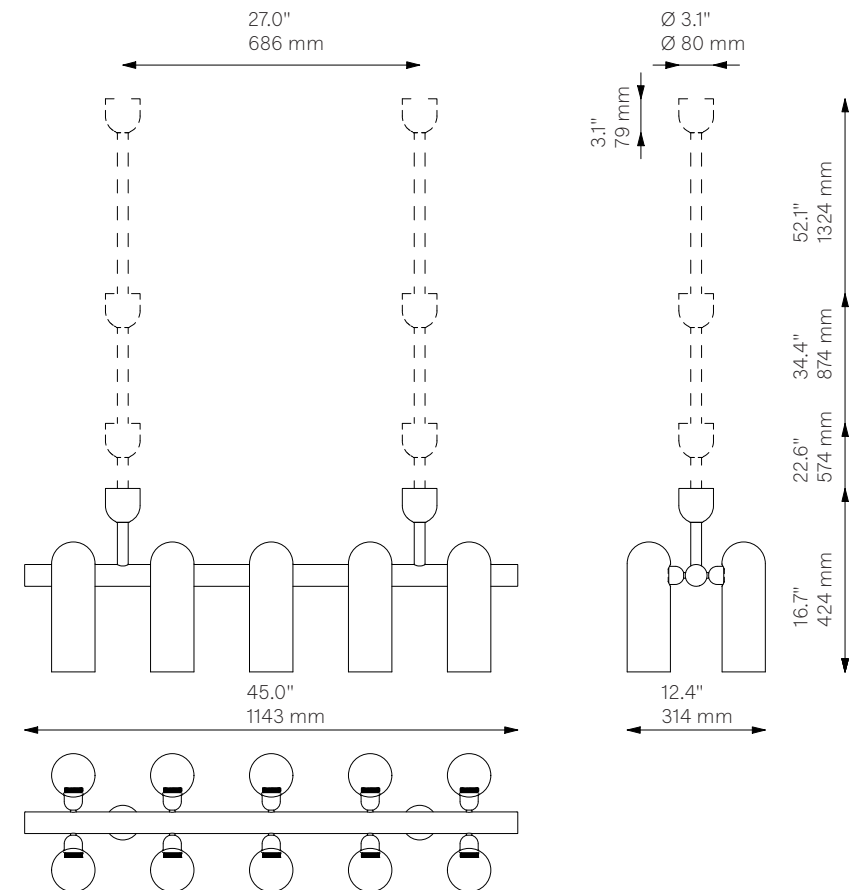

Odyssey Linear SM

Chandelier - B144

Odyssey Collection

Glass Lampshades	10 x Ø 100 mm x H 300 mm 10 x Ø 3.9" x H 11.8" Triplex Opal Glass (acid etch on the outside)		
Weight	15.6 kg / 34.4 lb		
Light Source	LED Bulb (included)	10 x 5 W	
	Max Wattage	10 x 15 W	
	Total Lumens	4500-5000 lm	
	Color Temperature	3000 K	
	Bulb Base	E14 / E12	
	Bulb Size	G45, max length 80 mm / 3.2"	
	Power Supply	230/120V CE/UL	
	Dimmable with electronic dimmers only (ELV, trailing edge)		
Finishes	LBB / Lacquered Burnished Brass BGM / Black Gunmetal PN / Polished Nickel (extra charge of 25%)		
Extension Rods (Included)	2 x 150 mm 2 x 5.9"	2 x 300 mm 2 x 11.8"	2 x 450 mm 2 x 17.7"
CE/UL Certified	CE/UL		
Ingress Protection	IP 20		