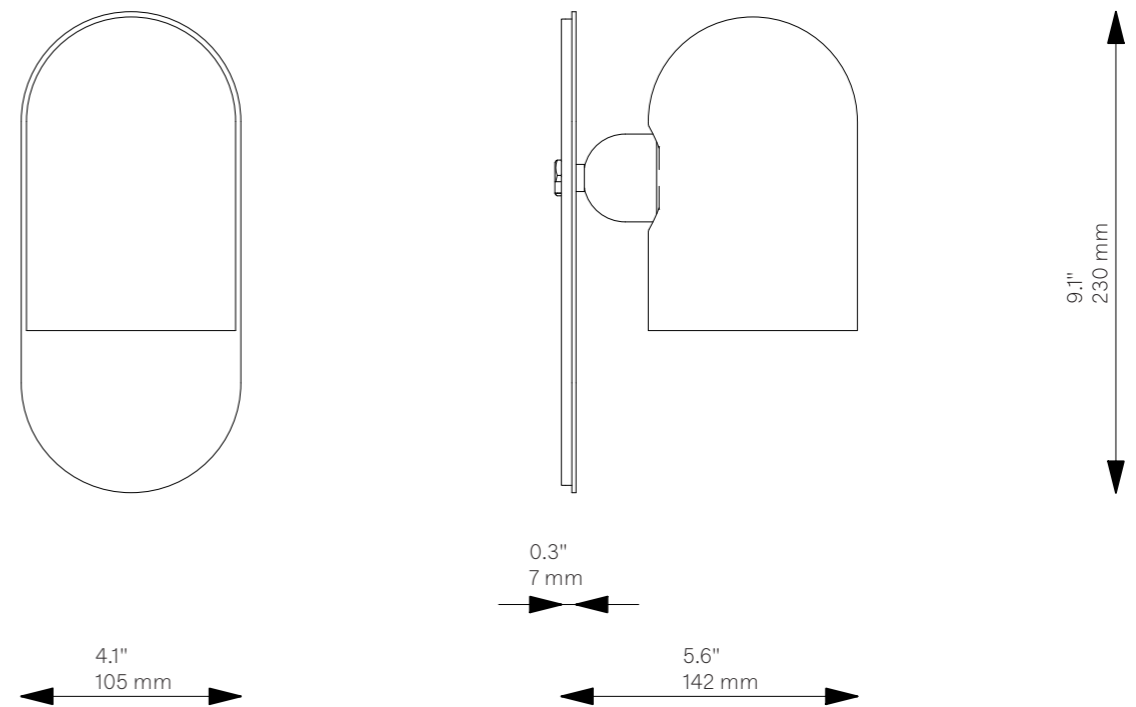

# Odyssey SM

B145

Wall

<b>Glass Lampshades</b>	1 x Ø 100 mm x H 150 mm 1 x Ø 3.9" x H 5.9" Triplex Opal Glass (acid etch on the outside)
<b>Weight</b>	1.8 kg / 4.0 lb
<b>Light Source</b>	LED Bulb (included) 1 x 5 W Max Wattage 1 x 15 W Total Lumens 450-500 lm Color Temperature 3000 K Bulb Base E14 / E12 Bulb Size G45, max length 80 mm / 3.2"  Dimmable with electronic Dimmers only (ELV, trailing edge)
<b>Finishes</b>	LBB / Lacquered Burnished Brass BGM / Black Gunmetal PN / Polished Nickel
<b>CE/UL Certified</b>	CE/UL
<b>Ingress Protection</b>	IP 20