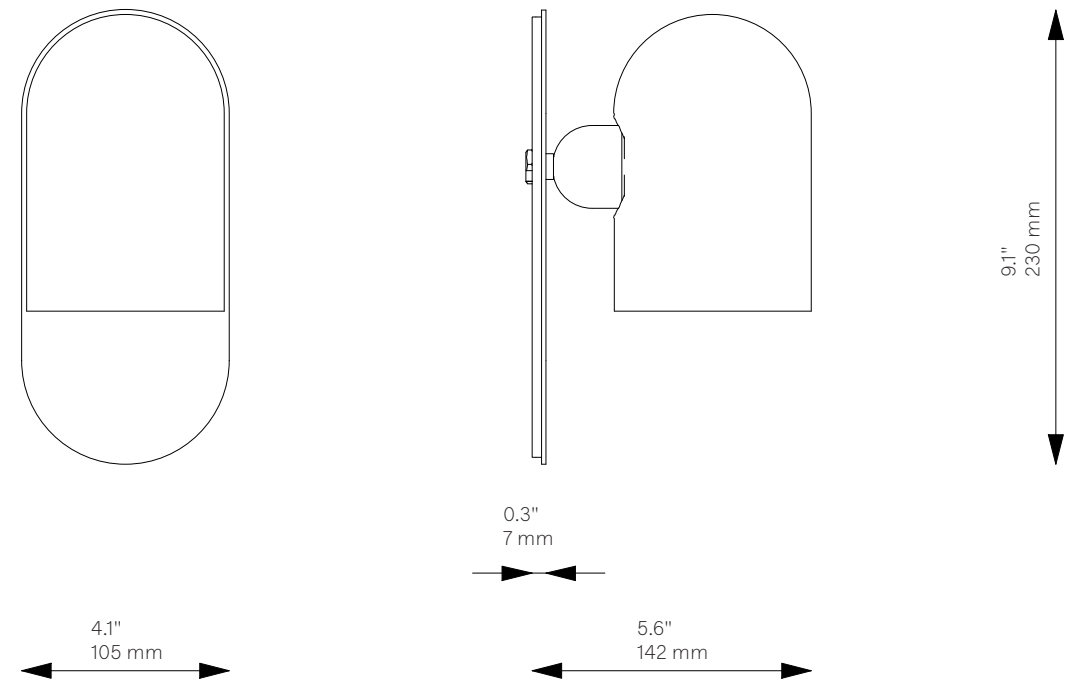

Odyssey SM

Wall Sconce - B145

Odyssey Collection

Glass Lampshades	1 x Ø 100 mm x H 150 mm / Ø 3.9" x H 5.9" Triplex Opal Glass (acid etch on the outside)	
Weight	1.5 kg / 3.3 lb	
Light Source	LED Bulb (included)	1 x 4 W
	Max Wattage	1 x 15 W
	Total Lumens	220 lm
	Color Temperature	2200-3000 K
	Bulb Base	E14 / E12
	Bulb Size	G45, max length 80 mm / 3.2"
	Power Supply	230/120V CE/UL
	Dimmable with electronic dimmers only (ELV, trailing edge)	
Finishes	LBB / Lacquered Burnished Brass BGM / Black Gunmetal PN / Polished Nickel (extra charge of 25%)	
CE/UL Certified	CE/UL	
Ingress Protection	IP 20	