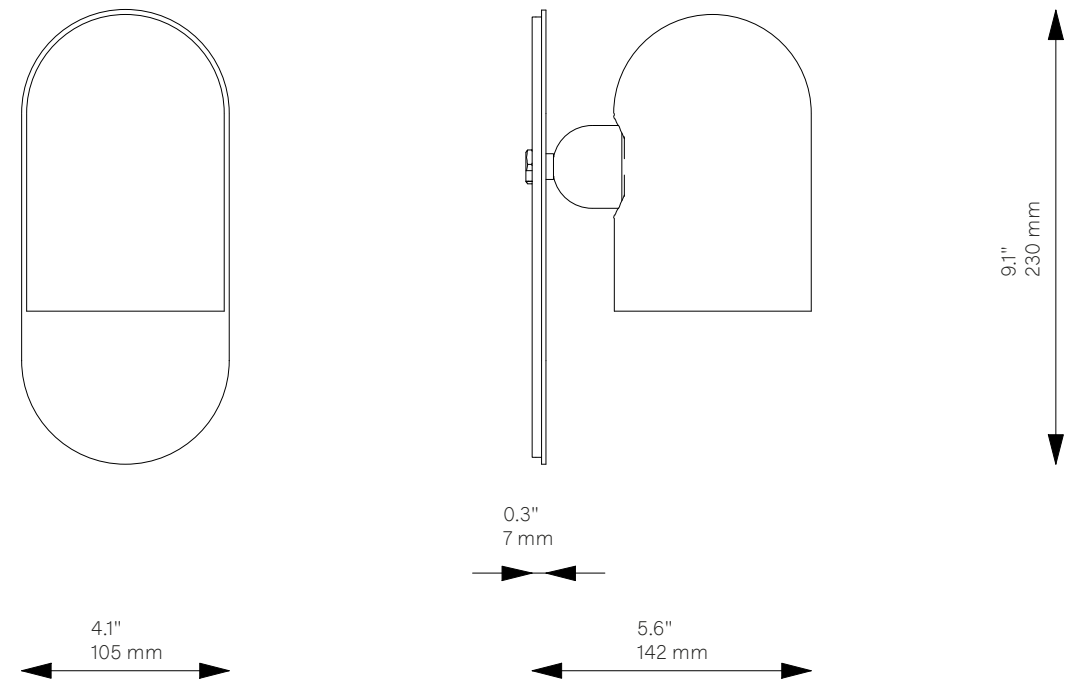

# Odyssey SM

Wall Sconce - B145

Odyssey Collection

<b>Glass Lampshades</b>	1 x Ø 100 mm x H 150 mm / Ø 3.9" x H 5.9" Triplex Opal Glass (acid etch on the outside)	
<b>Weight</b>	1.5 kg / 3.3 lb	
<b>Light Source</b>	LED Bulb (included)	1 x 4 W
	Max Wattage	1 x 15 W
	Total Lumens	220 lm
	Color Temperature	2200-3000 K
	Bulb Base	E14 / E12
	Bulb Size	G45, max length 80 mm / 3.2"
	Power Supply	230/120V CE/UL
	Dimmable with electronic dimmers only (ELV, trailing edge)	
<b>Finishes</b>	LBB / Lacquered Burnished Brass BGM / Black Gunmetal PN / Polished Nickel (extra charge of 25%) Blue / Lacquered Brass	
<b>CE/UL Certified</b>	CE/UL	
<b>Ingress Protection</b>	IP 20	