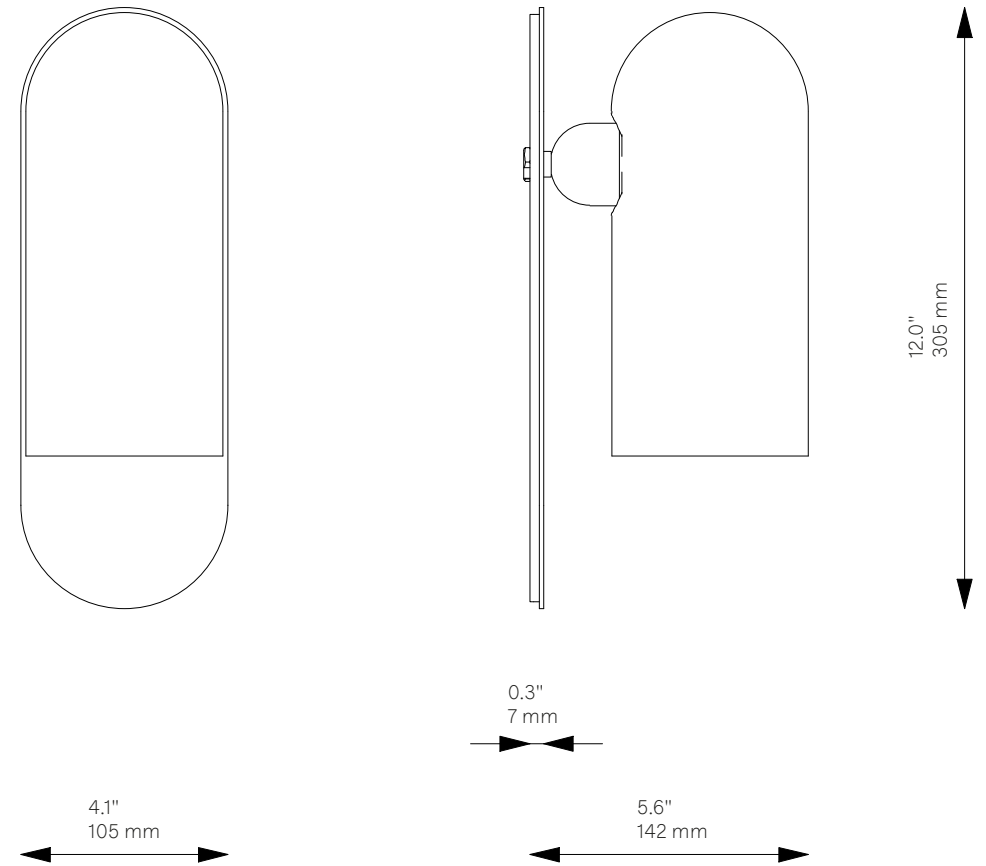

Odyssey Galloway

Wall Sconce - B146-207

Odyssey Collection

Schwung Product Information

Glass Lampshades	1 x Ø 100 mm x H 225 mm / Ø 3.9" x H 8.9" Triplex Opal Glass (acid etch on the outside)	
Weight	2.0 kg / 4.4 lb	
Light Source	LED Bulb (included)	1 x 4 W
	Max Wattage	1 x 15 W
	Total Lumens	220 lm
	Color Temperature	2200-3000 K
	Bulb Base	E14 / E12
	Bulb Size	G45, max length 80 mm / 3.2"
	Power Supply	230/120V CE/UL
	Dimmable with electronic dimmers only (ELV, trailing edge)	
Finishes	Green	
CL/UL Certified	CE/UL	
Ingress Protection	IP 20	