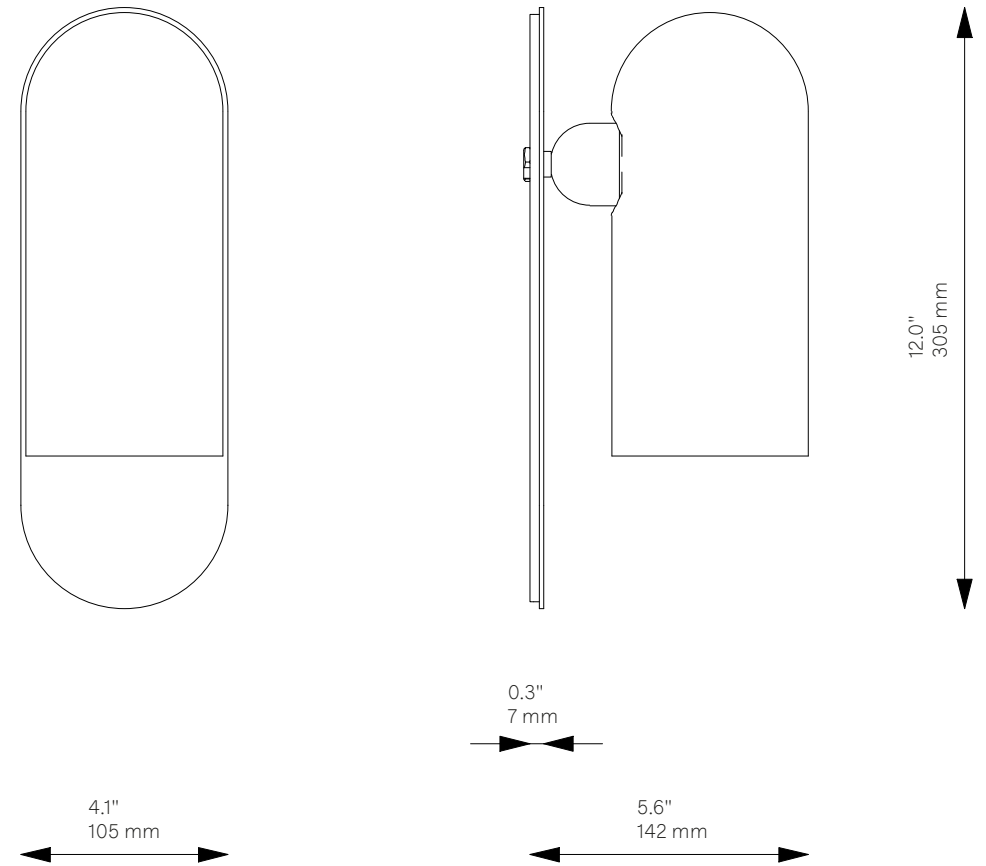

Odyssey VIK

Wall Sconce - B146-208

Odyssey Collection

Schwung Product Information

Glass Lampshades	1 x Ø 100 mm x H 225 mm / Ø 3.9" x H 8.9" Triplex Opal Glass (acid etch on the outside)	
Weight	2.0 kg / 4.4 lb	
Light Source	LED Bulb (included)	1 x 4 W
	Max Wattage	1 x 15 W
	Total Lumens	220 lm
	Color Temperature	2200-3000 K
	Bulb Base	E14 / E12
	Bulb Size	G45, max length 80 mm / 3.2"
	Power Supply	230/120V CE/UL
	Dimmable with electronic dimmers only (ELV, trailing edge)	
Finishes	Ivory	
CE/UL Certified	CE/UL	
Ingress Protection	IP 20	