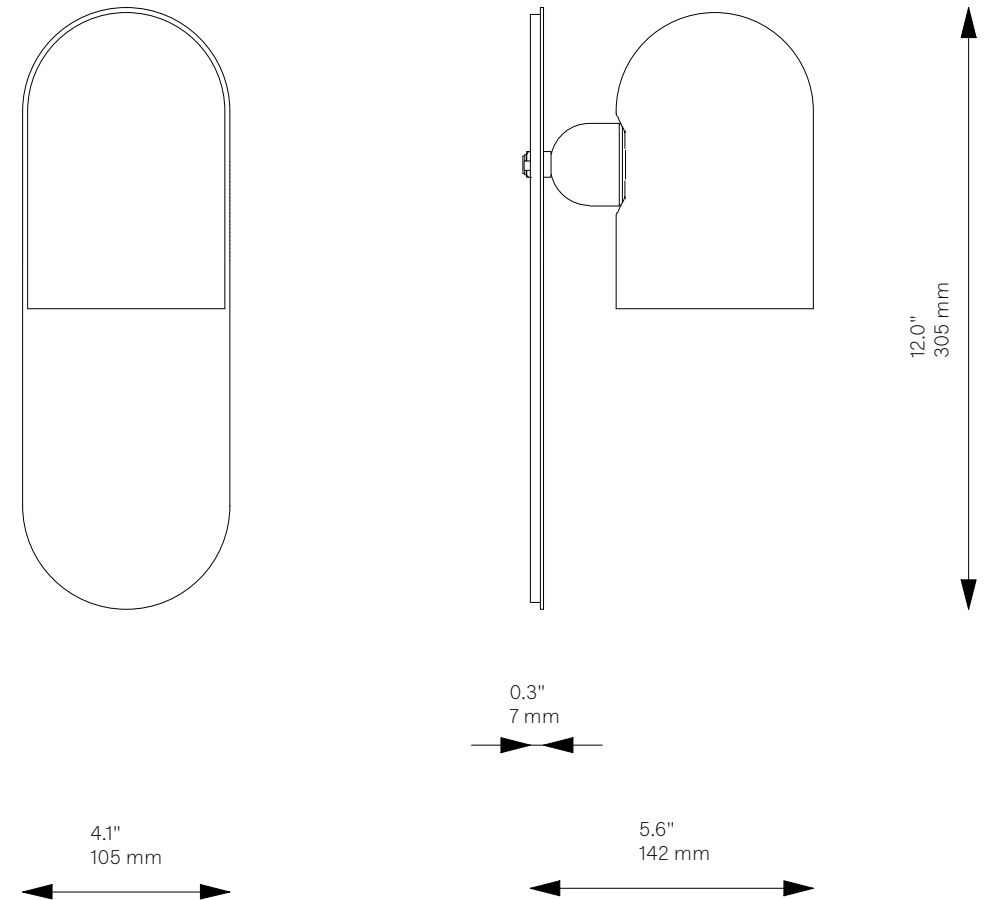

# Odyssey Kyoto

Wall Sconce - B146-209

Odyssey Collection

<b>Glass Lampshades</b>	1 x Ø 100 mm x H 150 mm / Ø 3.9" x H 5.9" Triplex Opal Glass (acid etch on the outside)	
<b>Weight</b>	1.8 kg / 3.97 lb	
<b>Light Source</b>	LED Bulb (included)	1 x 4 W
	Max Wattage	1 x 15 W
	Total Lumens	220 lm
	Color Temperature	2200-3000 K
	Bulb Base	E14 / E12
	Bulb Size	G45, max length 80 mm / 3.2"
	Power Supply	230/120V CE/UL
	Dimmable with electronic dimmers only (ELV, trailing edge)	
<b>Finishes</b>	GOLD / BLACK / GOLD-BLACK	
<b>CE/UL Certified</b>	CE/UL	
<b>Ingress Protection</b>	IP 20	