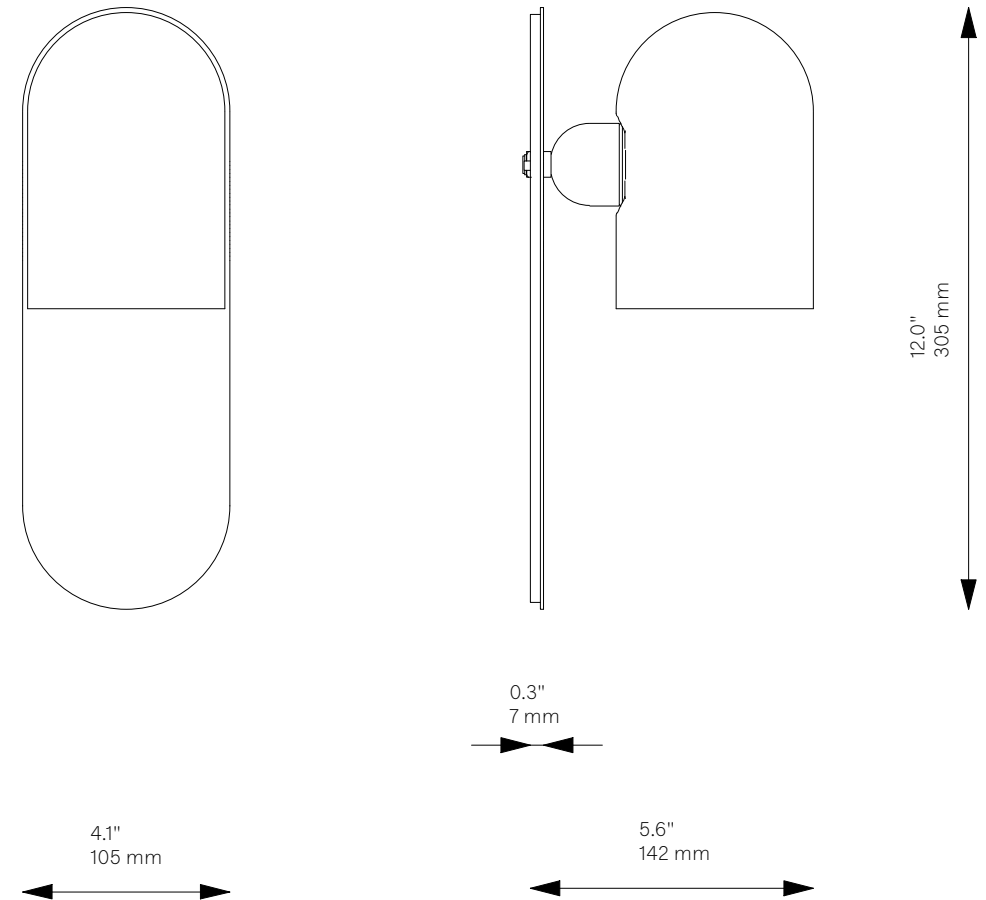

Odyssey Kyoto

Wall Sconce - B146-210

Odyssey Collection

| | | |
|---------------------------|--|------------------------------|
| Glass Lampshades | 1 x Ø 100 mm x H 150 mm / Ø 3.9" x H 5.9" Triplex Opal Glass (acid etch on the outside) | |
| Weight | 1.8 kg / 3.97 lb | |
| Light Source | LED Bulb (included) | 1 x 4 W |
| | Max Wattage | 1 x 15 W |
| | Total Lumens | 220 lm |
| | Color Temperature | 2200-3000 K |
| | Bulb Base | E14 / E12 |
| | Bulb Size | G45, max length 80 mm / 3.2" |
| | Power Supply | 230/120V CE/UL |
| | Dimmable with electronic dimmers only (ELV, trailing edge) | |
| Finishes | GOLD / BLACK / GOLD-BLACK | |
| CE/UL Certified | CE/UL | |
| Ingress Protection | IP 20 | |