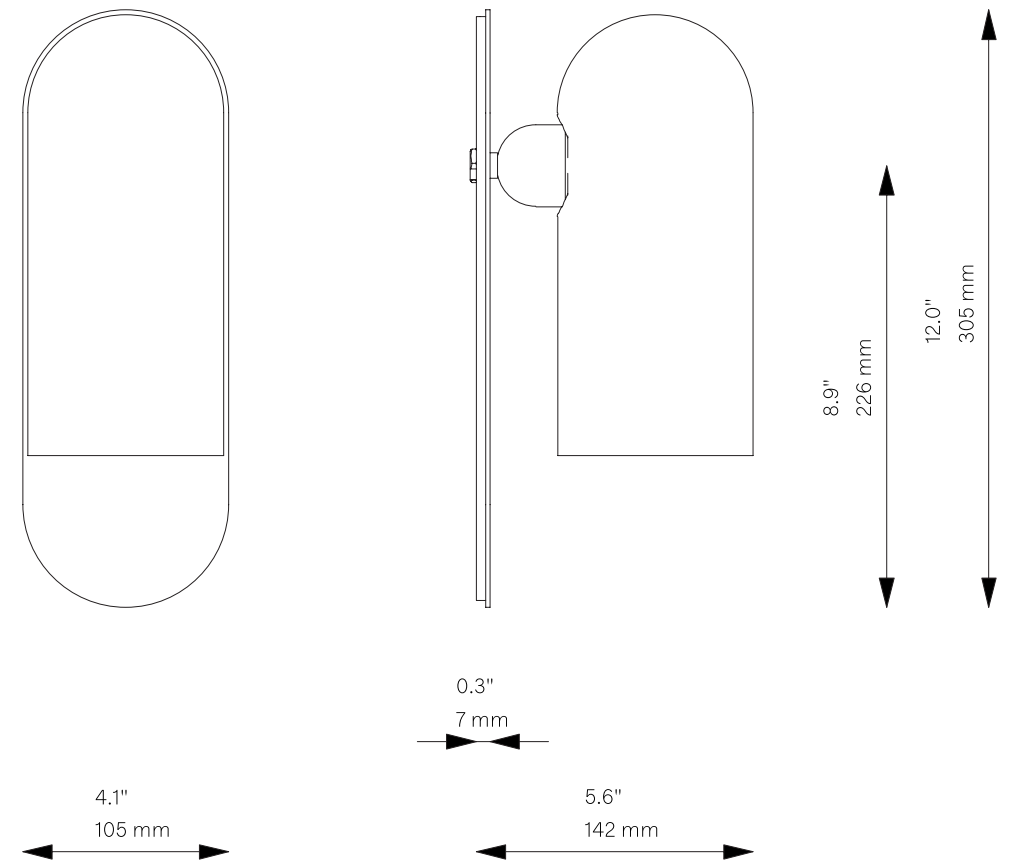

Odyssey Marrakesh

Wall Sconce - B146-212

Odyssey Collection

Glass Lampshades

1 x Ø 100 mm x H 225 mm / Ø 3.9" x H 8.9"

- ¹ Triplex Opal Glass (acid etch on the outside)
- ² Soda Lime Marble Matte Glass
- ³ Borosilicate Transparent Ribbon Glass (extra charge of 30%)

Weight

2.0 kg / 4.4 lb

Light Source

LED Bulb (included)	1 x 4 W
Max Wattage	1 x 15 W
Total Lumens	220 lm
Color Temperature	2200-3000 K
Bulb Base	E14 / E12
Bulb Size	G45, max length 80 mm / 3.2"
Power Supply	230/120V CE/UL