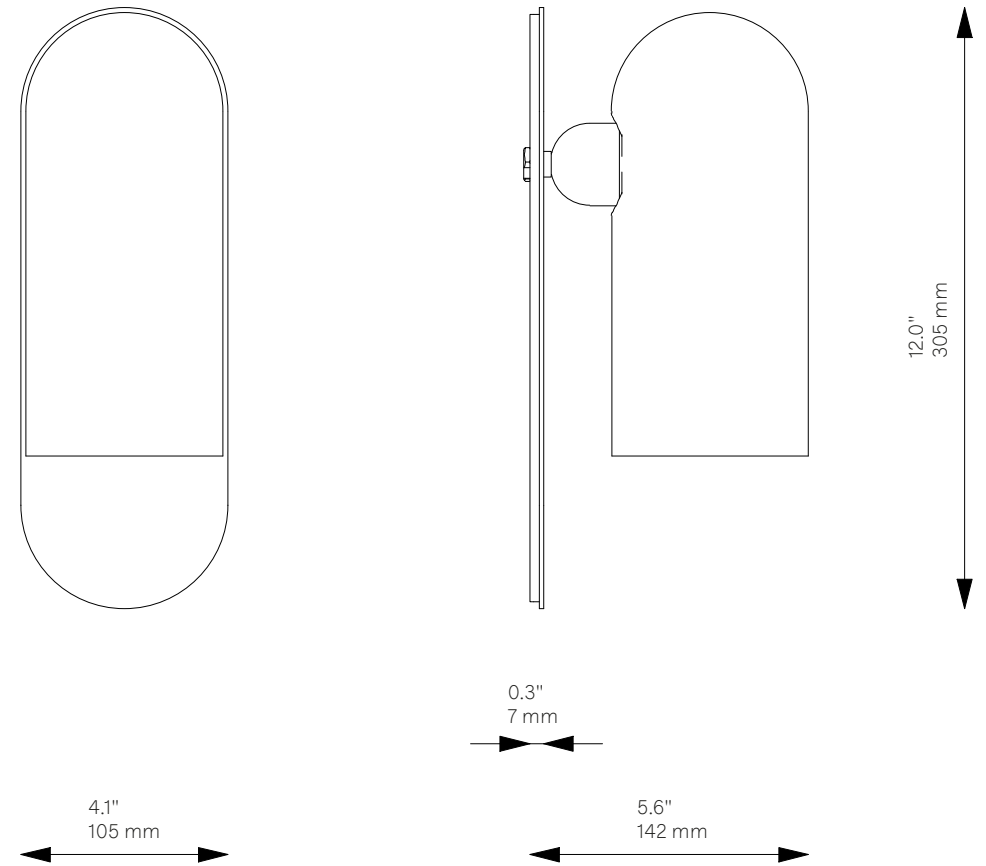

Odyssey VIK

Wall Sconce - B146 Vik

Odyssey Collection

Schwung Product Information

Glass Lampshades	1 x Ø 100 mm x H 225 mm / Ø 3.9" x H 8.9" Triplex Opal Glass (acid etch on the outside)	
Weight	2.0 kg / 4.4 lb	
Light Source	LED Bulb (included)	1 x 4 W
	Max Wattage	1 x 15 W
	Total Lumens	220 lm
	Color Temperature	2200-3000 K
	Bulb Base	E14 / E12
	Bulb Size	G45, max length 80 mm / 3.2"
	Power Supply	230/120V CE/UL
	Dimmable with electronic dimmers only (ELV, trailing edge)	
Finishes	Ivory	
CL/UL Certified	CE/UL	
Ingress Protection	IP 20	