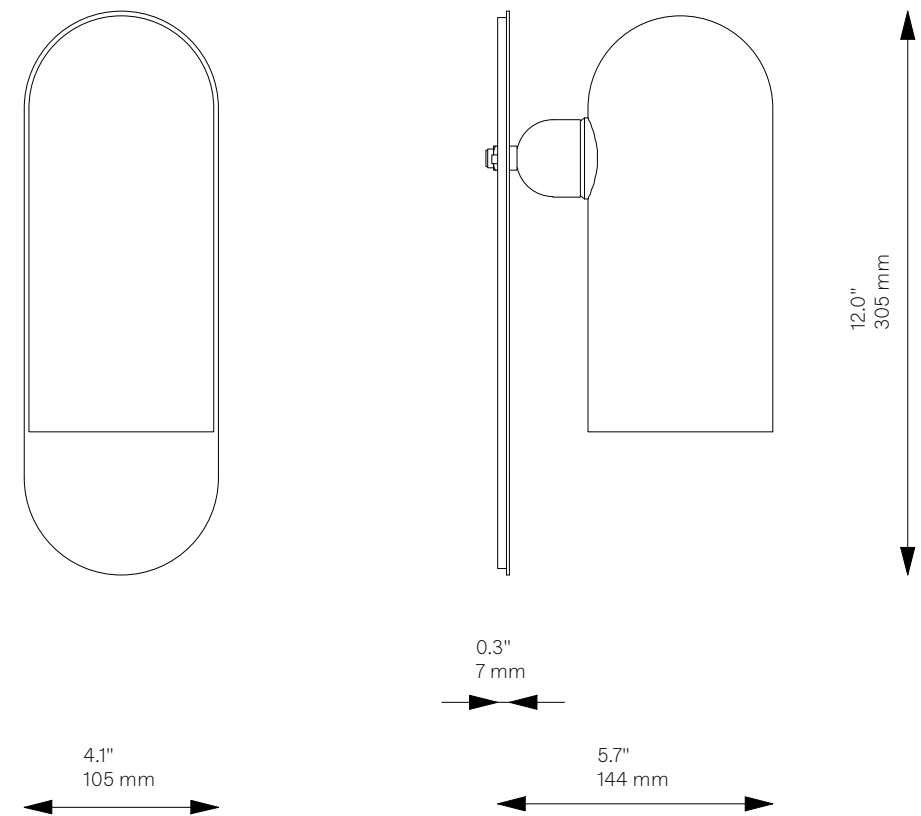

# Odyssey Paris

Wall Sconce - B146\_Paris

Odyssey Collection

## Schwung Product Information

**Glass Lampshades** 1 x Ø 100 mm x H 225 mm / Ø 3.9" x H 8.9"  
Borosilicate Transparent Ribbon Glass

**Weight** 2.0 kg / 4.4 lb

**Light Source**

LED Bulb (included)	1 x 4 W
Max Wattage	1 x 15 W
Total Lumens	320 lm
Color Temperature	2700 K
Bulb Base	E14 / E12
Bulb Size	G45, max length 80 mm / 3.2"
Power Supply	230/120V CE/UL