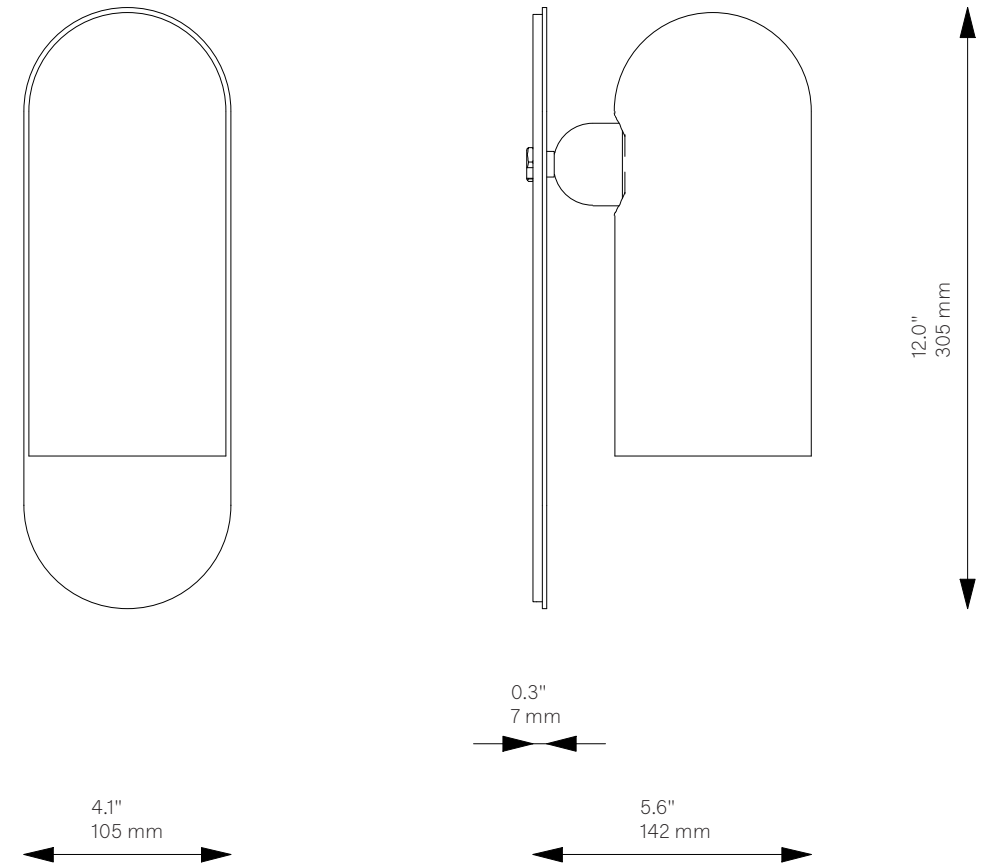

Odyssey MD

Wall Sconce - B146

Odyssey Collection

Glass Lampshades	1 x Ø 100 mm x H 225 mm / Ø 3.9" x H 8.9" Triplex Opal Glass (acid etch on the outside)	
Weight	2.0 kg / 4.4 lb	
Light Source	LED Bulb (included)	1 x 4 W
	Max Wattage	1 x 15 W
	Total Lumens	220 lm
	Color Temperature	2200-3000 K
	Bulb Base	E14 / E12
	Bulb Size	G45, max length 80 mm / 3.2"
	Power Supply	230/120V CE/UL
	Dimmable with electronic dimmers only (ELV, trailing edge)	
Finishes	LBB / Lacquered Burnished Brass BGM / Black Gunmetal PN / Polished Nickel (extra charge of 25%)	
CE/UL Certified	CE/UL	
Ingress Protection	IP 20	