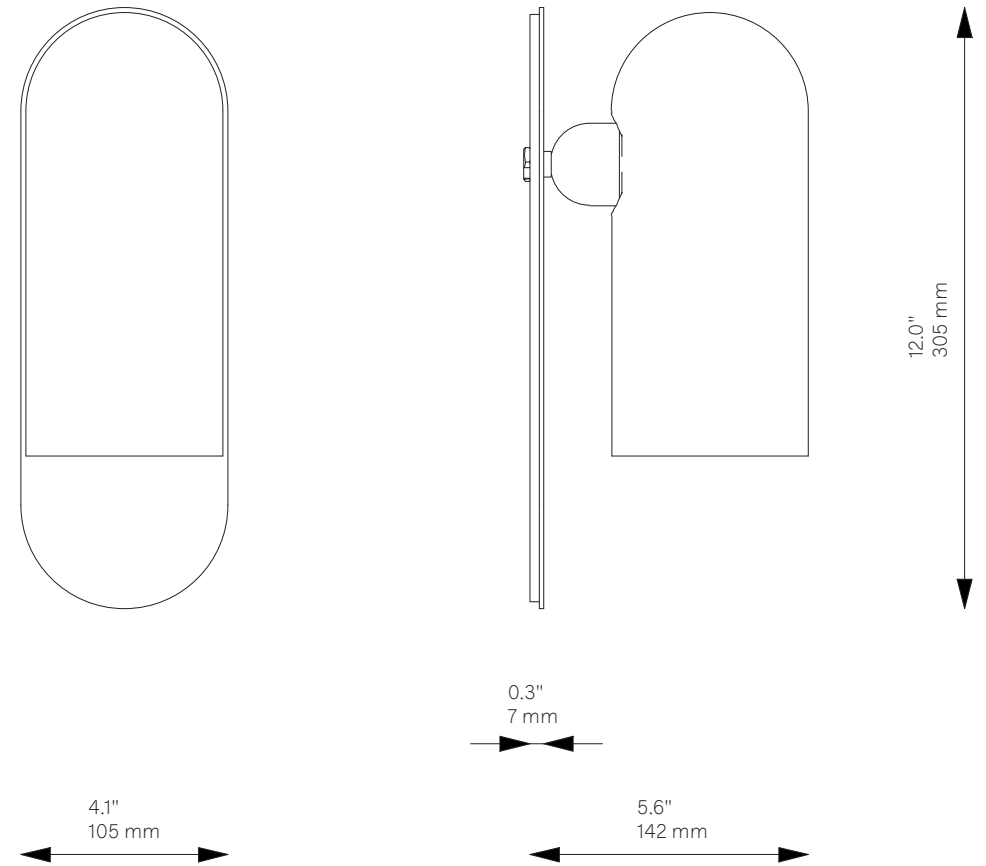

Odyssey MD

Wall Sconce - B146

Odyssey Collection

Schwung Product Information

Glass Lampshades	1 x Ø 100 mm x H 225 mm / Ø 3.9" x H 8.9" Triplex Opal Glass (acid etch on the outside)	
Weight	2.0 kg / 4.4 lb	
Light Source	LED Bulb (included)	1 x 4 W
	Max Wattage	1 x 15 W
	Total Lumens	220 lm
	Color Temperature	2200-3000 K
	Bulb Base	E14 / E12
	Bulb Size	G45, max length 80 mm / 3.2"
	Power Supply	230/120V CE/UL
	Dimmable with electronic dimmers only (ELV, trailing edge)	
Finishes	LBB / Lacquered Burnished Brass BGM / Black Gunmetal PN / Polished Nickel (extra charge of 25%) Blue / Lacquered Brass	
CE/UL Certified	CE/UL	
Ingress Protection	IP 20	