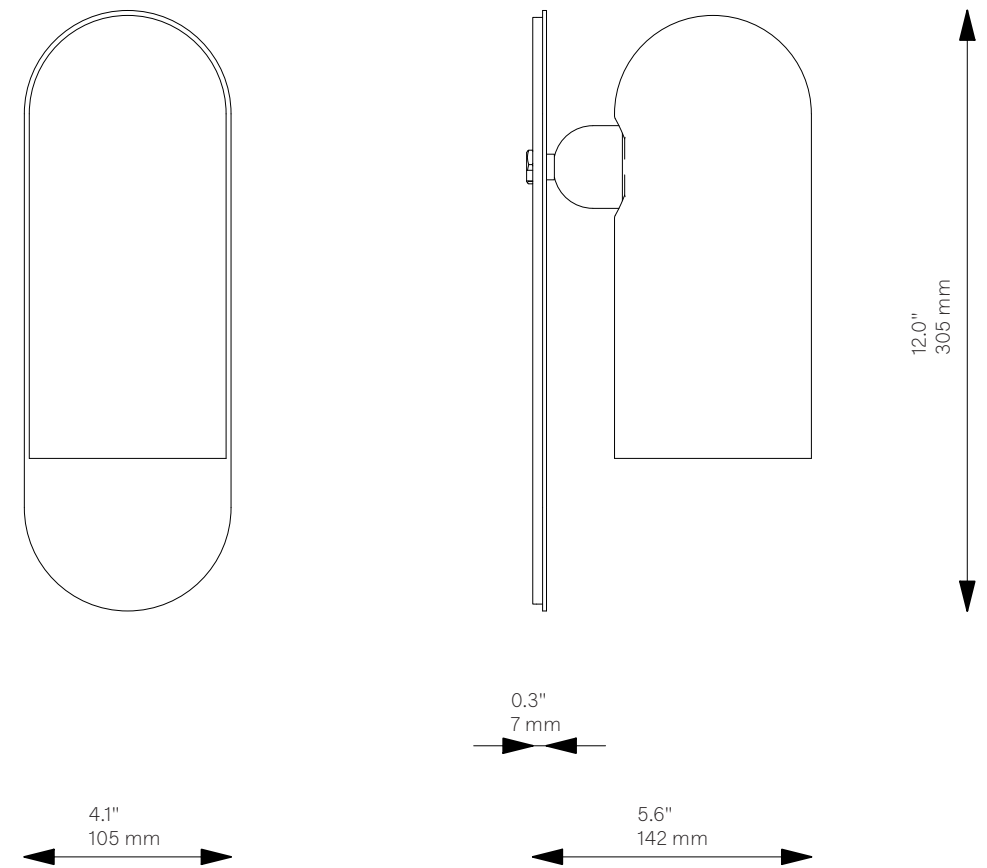

Odyssey MD

Wall Sconce - B146

Odyssey Collection

Glass Lampshades	1 x Ø 100 mm x H 225 mm 1 x Ø 3.9" x H 8.9" Triplex Opal Glass (acid etch on the outside)														
Weight	2.5 kg / 5.5 lb														
Light Source	<table border="0"> <tr> <td>LED Bulb (included)</td> <td>1 x 5 W</td> </tr> <tr> <td>Max Wattage</td> <td>1 x 15 W</td> </tr> <tr> <td>Total Lumens</td> <td>450-500 lm</td> </tr> <tr> <td>Color Temperature</td> <td>3000 K</td> </tr> <tr> <td>Bulb Base</td> <td>E14 / E12</td> </tr> <tr> <td>Bulb Size</td> <td>G45, max length 80 mm / 3.2"</td> </tr> <tr> <td>Power Supply</td> <td>230/120V CE/UL</td> </tr> </table> <p>Dimmable with electronic dimmers only (ELV, trailing edge)</p>	LED Bulb (included)	1 x 5 W	Max Wattage	1 x 15 W	Total Lumens	450-500 lm	Color Temperature	3000 K	Bulb Base	E14 / E12	Bulb Size	G45, max length 80 mm / 3.2"	Power Supply	230/120V CE/UL
LED Bulb (included)	1 x 5 W														
Max Wattage	1 x 15 W														
Total Lumens	450-500 lm														
Color Temperature	3000 K														
Bulb Base	E14 / E12														
Bulb Size	G45, max length 80 mm / 3.2"														
Power Supply	230/120V CE/UL														
Finishes	LBB / Lacquered Burnished Brass BGM / Black Gunmetal PN / Polished Nickel (extra charge of 25%)														
CE/UL Certified	CE/UL														
Ingress Protection	IP 20														