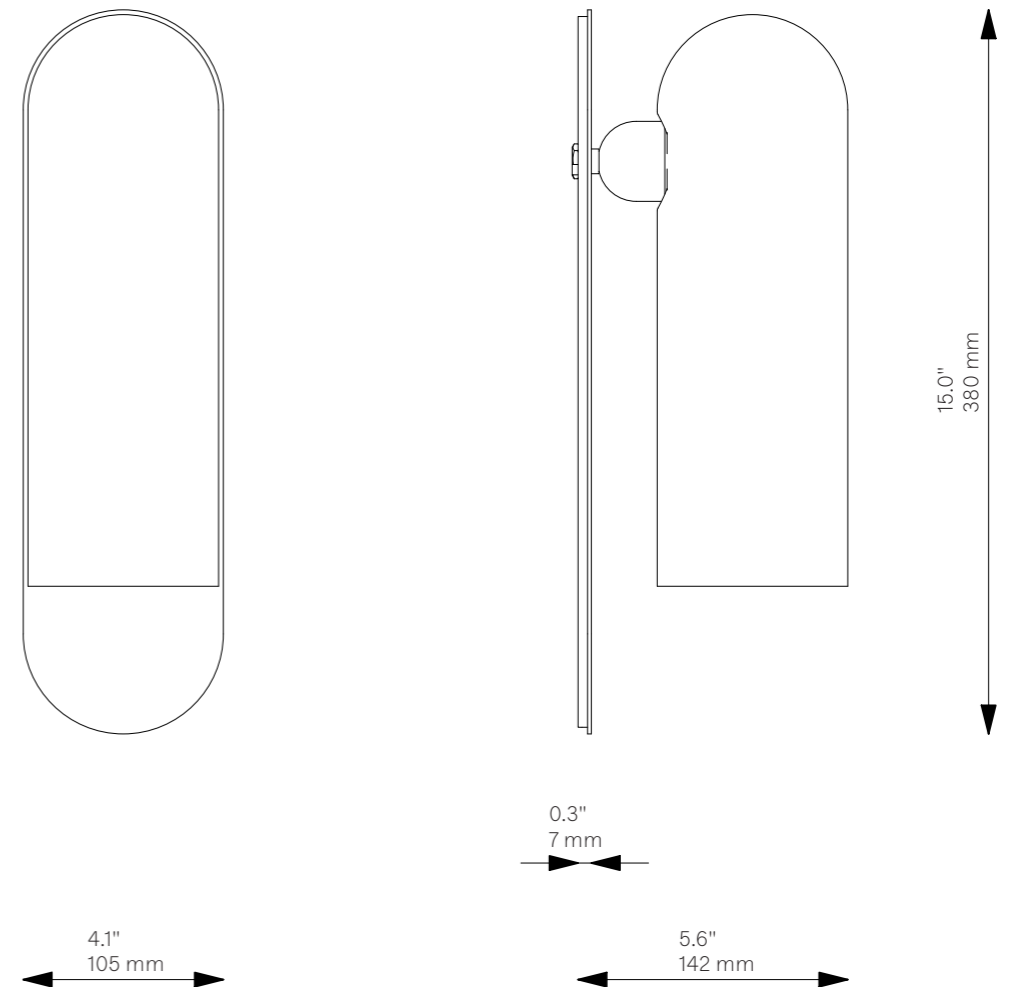

Odyssey LG

B147

Wall

Glass Lampshades	1 x Ø 100 mm x H 300 mm 1 x Ø 3.9" x H 11.8" Triplex Opal Glass (acid etch on the outside)												
Weight	3.1 kg / 6.8 lb												
Light Source	<table border="0"> <tr> <td>LED Bulb (included)</td> <td>1 x 5 W</td> </tr> <tr> <td>Max Wattage</td> <td>1 x 15 W</td> </tr> <tr> <td>Total Lumens</td> <td>450-500 lm</td> </tr> <tr> <td>Color Temperature</td> <td>3000 K</td> </tr> <tr> <td>Bulb Base</td> <td>E14 / E12</td> </tr> <tr> <td>Bulb Size</td> <td>G45, max length 80 mm / 3.2"</td> </tr> </table> <p>Dimmable with electronic Dimmers only (ELV, trailing edge)</p>	LED Bulb (included)	1 x 5 W	Max Wattage	1 x 15 W	Total Lumens	450-500 lm	Color Temperature	3000 K	Bulb Base	E14 / E12	Bulb Size	G45, max length 80 mm / 3.2"
LED Bulb (included)	1 x 5 W												
Max Wattage	1 x 15 W												
Total Lumens	450-500 lm												
Color Temperature	3000 K												
Bulb Base	E14 / E12												
Bulb Size	G45, max length 80 mm / 3.2"												
Finishes	LBB / Lacquered Burnished Brass BGM / Black Gunmetal PN / Polished Nickel												
CE/UL Certified	CE/UL												
Ingress Protection	IP 20												