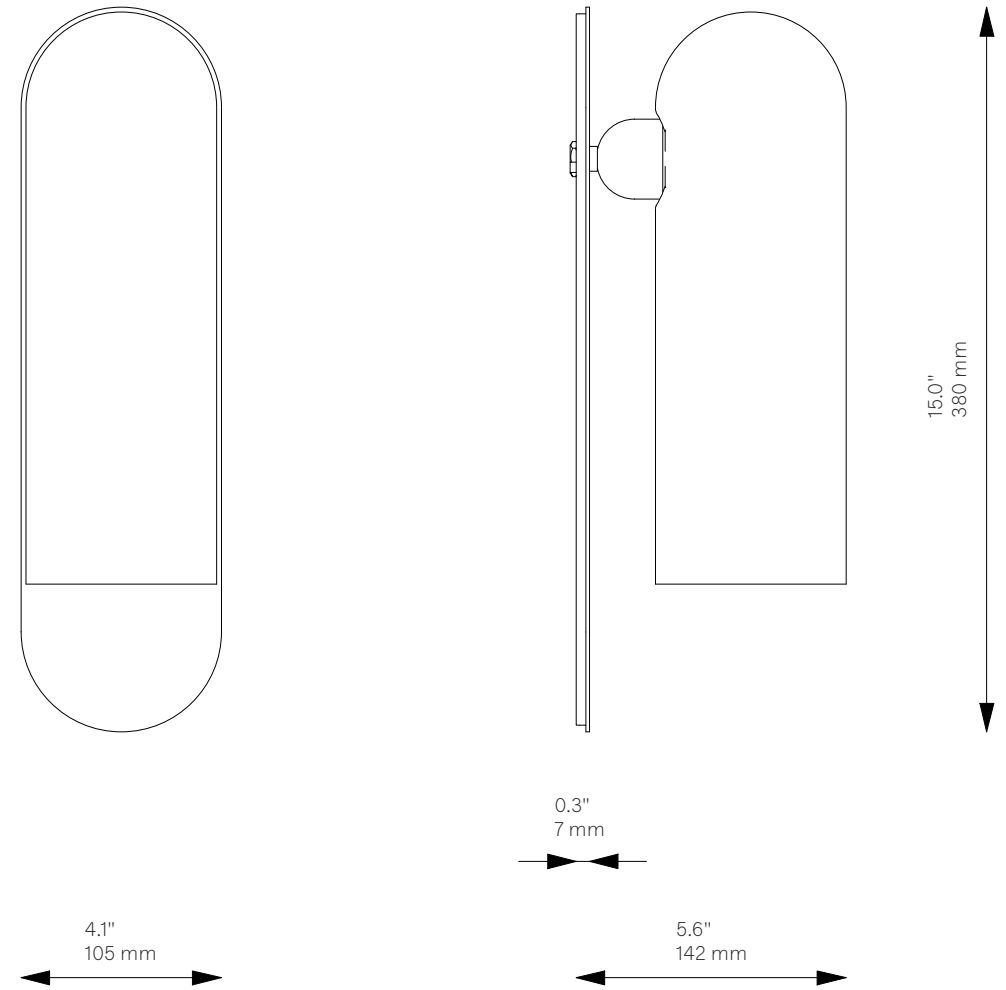

Odyssey LG

Wall Sconce - B147

Odyssey Collection

Schwung Product Information

Glass Lampshades	1 x Ø 100 mm x H 300 mm / Ø 3.9" x H 11.8" Triplex Opal Glass (acid etch on the outside)	
Weight	2.4 kg / 5.3 lb	
Light Source	LED Bulb (included)	1 x 4 W
	Max Wattage	1 x 15 W
	Total Lumens	220 lm
	Color Temperature	2200-3000 K
	Bulb Base	E14 / E12
	Bulb Size	G45, max length 80 mm / 3.2"
	Power Supply	230/120V CE/UL
	Dimmable with electronic dimmers only (ELV, trailing edge)	
Finishes	LBB / Lacquered Burnished Brass BGM / Black Gunmetal PN / Polished Nickel (extra charge of 25%)	
CE/UL Certified	CE/UL	
Ingress Protection	IP 20	