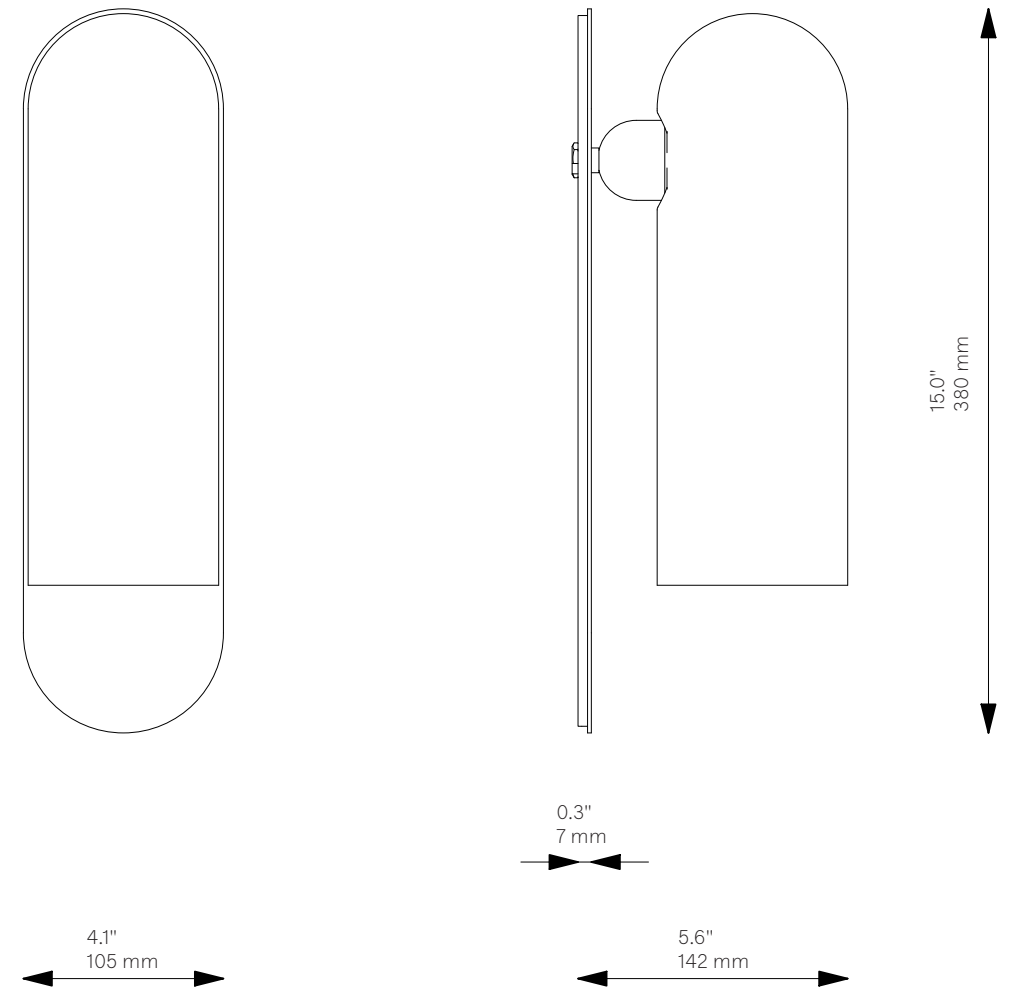

Odyssey LG

Wall Sconce - B147

Odyssey Collection

| | | | | | | | | | | | | | | | |
|---------------------------|---|---------------------|---------|-------------|----------|--------------|------------|-------------------|--------|-----------|-----------|-----------|------------------------------|--------------|----------------|
| Glass Lampshades | 1 x Ø 100 mm x H 300 mm 1 x Ø 3.9" x H 11.8" Triplex Opal Glass (acid etch on the outside) | | | | | | | | | | | | | | |
| Weight | 3.1 kg / 6.8 lb | | | | | | | | | | | | | | |
| Light Source | <table border="0"> <tr> <td>LED Bulb (included)</td> <td>1 x 5 W</td> </tr> <tr> <td>Max Wattage</td> <td>1 x 15 W</td> </tr> <tr> <td>Total Lumens</td> <td>450-500 lm</td> </tr> <tr> <td>Color Temperature</td> <td>3000 K</td> </tr> <tr> <td>Bulb Base</td> <td>E14 / E12</td> </tr> <tr> <td>Bulb Size</td> <td>G45, max length 80 mm / 3.2"</td> </tr> <tr> <td>Power Supply</td> <td>230/120V CE/UL</td> </tr> </table> <p>Dimmable with electronic dimmers only (ELV, trailing edge)</p> | LED Bulb (included) | 1 x 5 W | Max Wattage | 1 x 15 W | Total Lumens | 450-500 lm | Color Temperature | 3000 K | Bulb Base | E14 / E12 | Bulb Size | G45, max length 80 mm / 3.2" | Power Supply | 230/120V CE/UL |
| LED Bulb (included) | 1 x 5 W | | | | | | | | | | | | | | |
| Max Wattage | 1 x 15 W | | | | | | | | | | | | | | |
| Total Lumens | 450-500 lm | | | | | | | | | | | | | | |
| Color Temperature | 3000 K | | | | | | | | | | | | | | |
| Bulb Base | E14 / E12 | | | | | | | | | | | | | | |
| Bulb Size | G45, max length 80 mm / 3.2" | | | | | | | | | | | | | | |
| Power Supply | 230/120V CE/UL | | | | | | | | | | | | | | |
| Finishes | LBB / Lacquered Burnished Brass BGM / Black Gunmetal PN / Polished Nickel (extra charge of 25%) | | | | | | | | | | | | | | |
| CE/UL Certified | CE/UL | | | | | | | | | | | | | | |
| Ingress Protection | IP 20 | | | | | | | | | | | | | | |