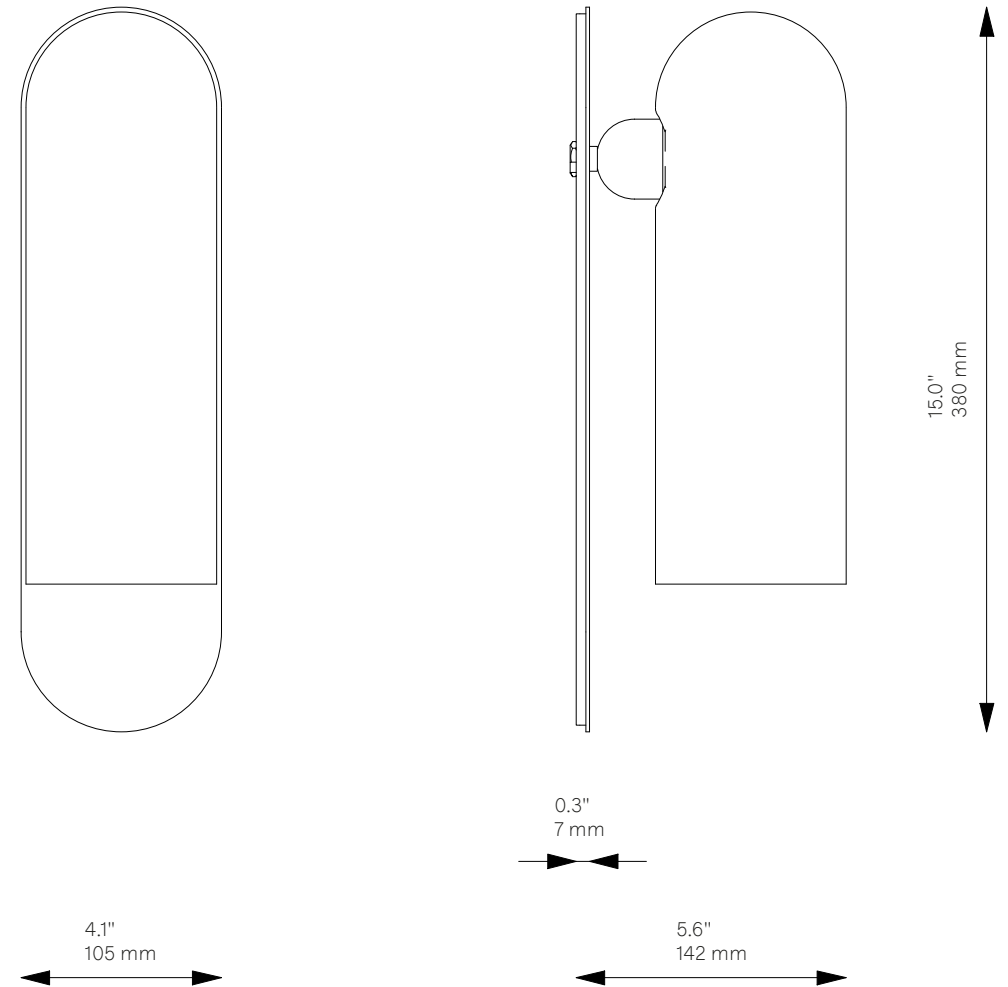

Odyssey LG

Wall Sconce - B147

Odyssey Collection

Schwung Product Information

Glass Lampshades	1 x Ø 100 mm x H 300 mm / Ø 3.9" x H 11.8" Triplex Opal Glass (acid etch on the outside)	
Weight	2.4 kg / 5.3 lb	
Light Source	LED Bulb (included)	1 x 4 W
	Max Wattage	1 x 15 W
	Total Lumens	220 lm
	Color Temperature	2200-3000 K
	Bulb Base	E14 / E12
	Bulb Size	G45, max length 80 mm / 3.2"
	Power Supply	230/120V CE/UL
	Dimmable with electronic dimmers only (ELV, trailing edge)	
Finishes	LBB / Lacquered Burnished Brass BGM / Black Gunmetal PN / Polished Nickel (extra charge of 25%) Blue / Lacquered Brass	
CE/UL Certified	CE/UL	
Ingress Protection	IP 20	