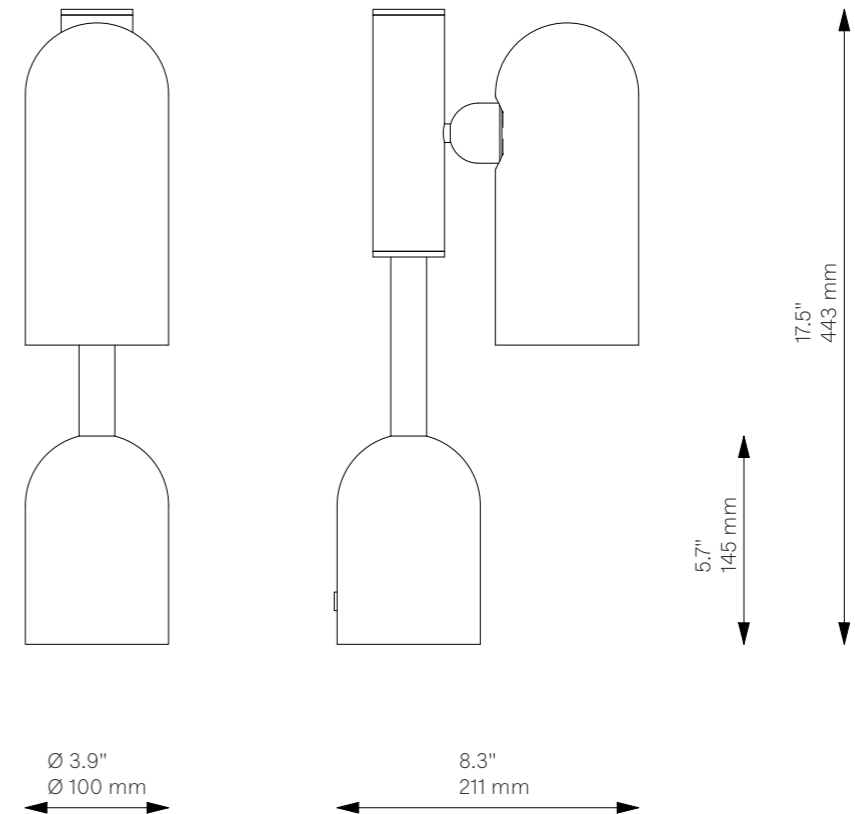

# Odyssey 1

B148

Table

<b>Glass Lampshades</b>	1 x Ø 100 mm x H 250 mm 1 x Ø 3.9" x H 8.9" Triplex Opal Glass (acid etch on the outside)												
<b>Weight</b>	3.5 kg / 7.7 lb												
<b>Light Source</b>	<table border="0"> <tr> <td>LED Bulb (included)</td> <td>1 x 5 W</td> </tr> <tr> <td>Max Wattage</td> <td>1 x 15 W</td> </tr> <tr> <td>Total Lumens</td> <td>450-500 lm</td> </tr> <tr> <td>Color Temperature</td> <td>3000 K</td> </tr> <tr> <td>Bulb Base</td> <td>E14 / E12</td> </tr> <tr> <td>Bulb Size</td> <td>G45, max length 80 mm / 3.2"</td> </tr> </table> <p>Dimmable with electronic Dimmers only (ELV, trailing edge)</p>	LED Bulb (included)	1 x 5 W	Max Wattage	1 x 15 W	Total Lumens	450-500 lm	Color Temperature	3000 K	Bulb Base	E14 / E12	Bulb Size	G45, max length 80 mm / 3.2"
LED Bulb (included)	1 x 5 W												
Max Wattage	1 x 15 W												
Total Lumens	450-500 lm												
Color Temperature	3000 K												
Bulb Base	E14 / E12												
Bulb Size	G45, max length 80 mm / 3.2"												
<b>Finishes</b>	LBB / Lacquered Burnished Brass BGM / Black Gunmetal PN / Polished Nickel												
<b>Cord</b>	3000 mm / 118.1" with inline on-off switch and plug Switch location 500 mm / 19.7" from the base												
<b>CE/UL Certified</b>	CE/UL												
<b>Ingress Protection</b>	IP 20												