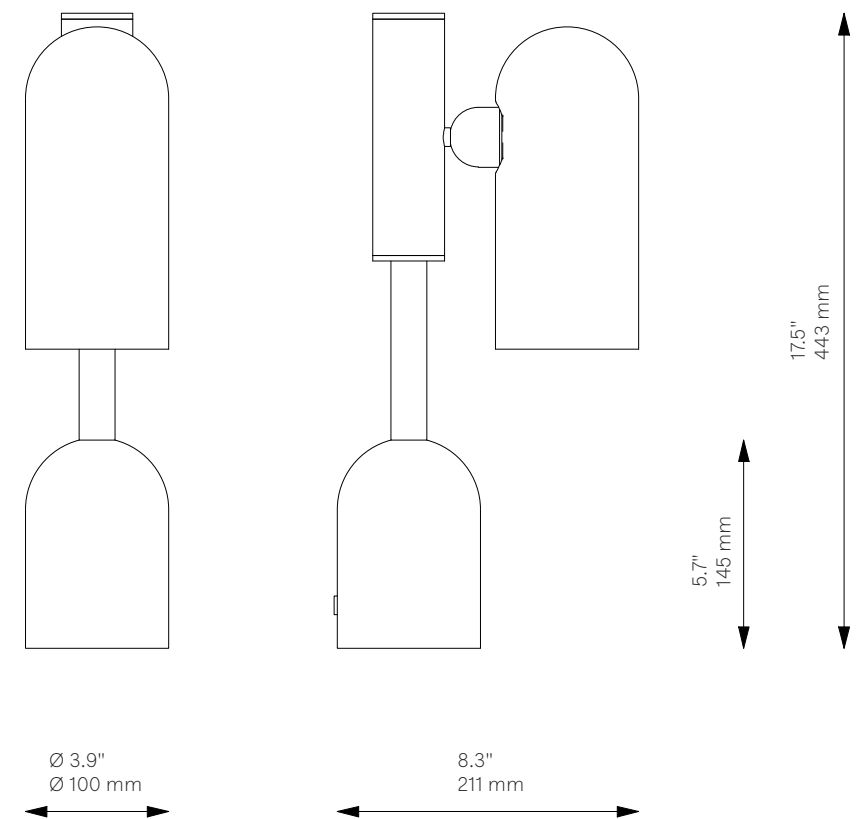

### Glass Lampshades

1 x Ø 100 mm x H 225 mm / Ø 3.9" x H 8.9"  
Triplex Opal Glass (acid etch on the outside)

### Weight

4.4 kg / 9.7 lb

### Light Source

LED Bulb (included)	1 x 4 W
Max Wattage	1 x 15 W
Total Lumens	220 lm
Color Temperature	2200-3000 K
Bulb Base	E14 / E12
Bulb Size	G45, max length 80 mm / 3.2"
Power Supply	230/120V CE/UL

### Cord

3000 mm / 118.1" with inline on-off switch and plug  
Switch location 500 mm / 19.7" from the base