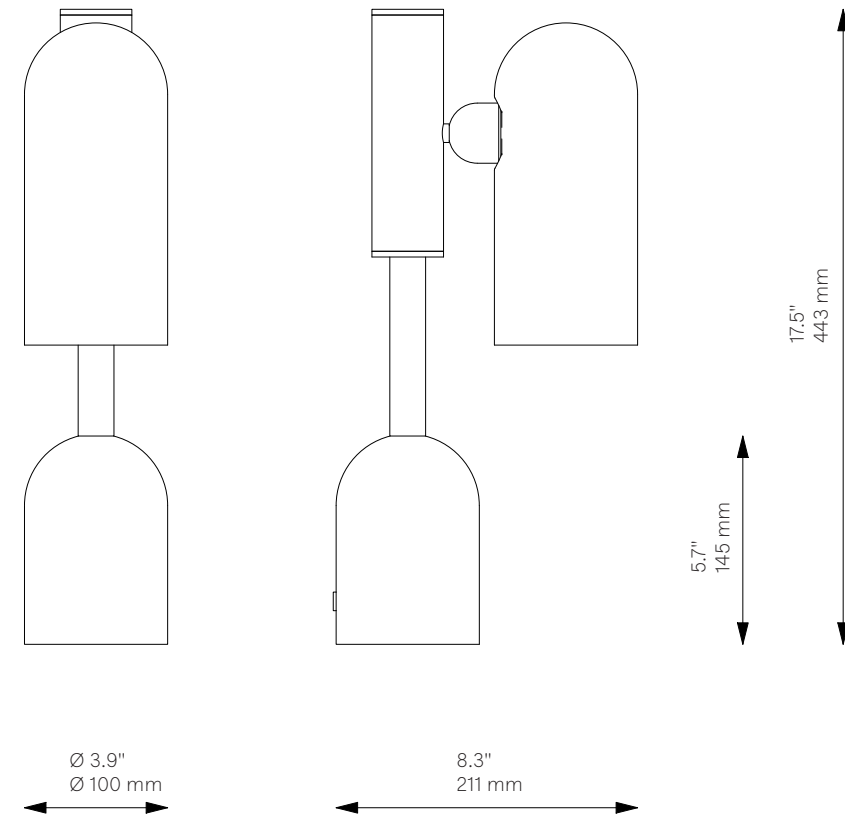

Odyssey 1

Table Lamp - B148

Odyssey Collection

Glass Lampshades	1 x Ø 100 mm x H 250 mm 1 x Ø 3.9" x H 8.9" Triplex Opal Glass (acid etch on the outside)	
Weight	3.5 kg / 7.7 lb	
Light Source	LED Bulb (included)	1 x 5 W
	Max Wattage	1 x 15 W
	Total Lumens	450-500 lm
	Color Temperature	3000 K
	Bulb Base	E14 / E12
	Bulb Size	G45, max length 80 mm / 3.2"
	Power Supply	230/120V CE/UL
	Dimmable with electronic dimmers only (ELV, trailing edge)	
Finishes	LBB / Lacquered Burnished Brass BGM / Black Gunmetal PN / Polished Nickel (extra charge of 25%)	
Cord	3000 mm / 118.1" with inline on-off switch and plug Switch location 500 mm / 19.7" from the base	
CE/UL Certified	CE/UL	
Ingress Protection	IP 20	