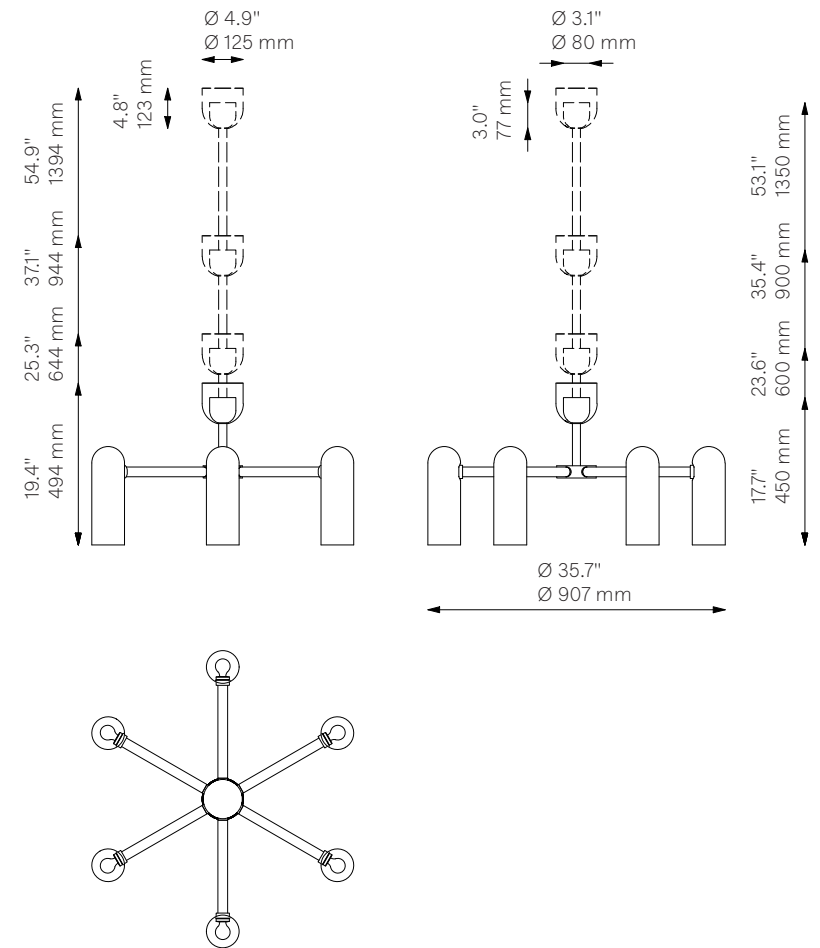

Odyssey Round SM

Chandelier - B154

Odyssey Collection

Schwung Product Information

Glass Lampshades	6 x Ø 100 mm x H 300 mm / Ø 3.9" x H 11.8" Triplex Opal Glass (acid etch on the outside)		
Weight	11.8 kg / 26.0 lb		
Light Source	LED Bulb (included)	6 x 4 W	
	Max Wattage	6 x 15 W	
	Total Lumens	1320 lm	
	Color Temperature	2200-3000 K	
	Bulb Base	E14 / E12	
	Bulb Size	G45, max length 80 mm / 3.2"	
	Power Supply	230/120V CE/UL	
	Dimmable with electronic dimmers only (ELV, trailing edge)		
Finishes	LBB / Lacquered Burnished Brass BGM / Black Gunmetal PN / Polished Nickel (extra charge of 25%)		
Extension Rods (Included)	1 x 150 mm 1 x 5.9"	1 x 300 mm 1 x 11.8"	1 x 450 mm 1 x 17.7"
CE/UL Certified	CE/UL		
Ingress Protection	IP 20		