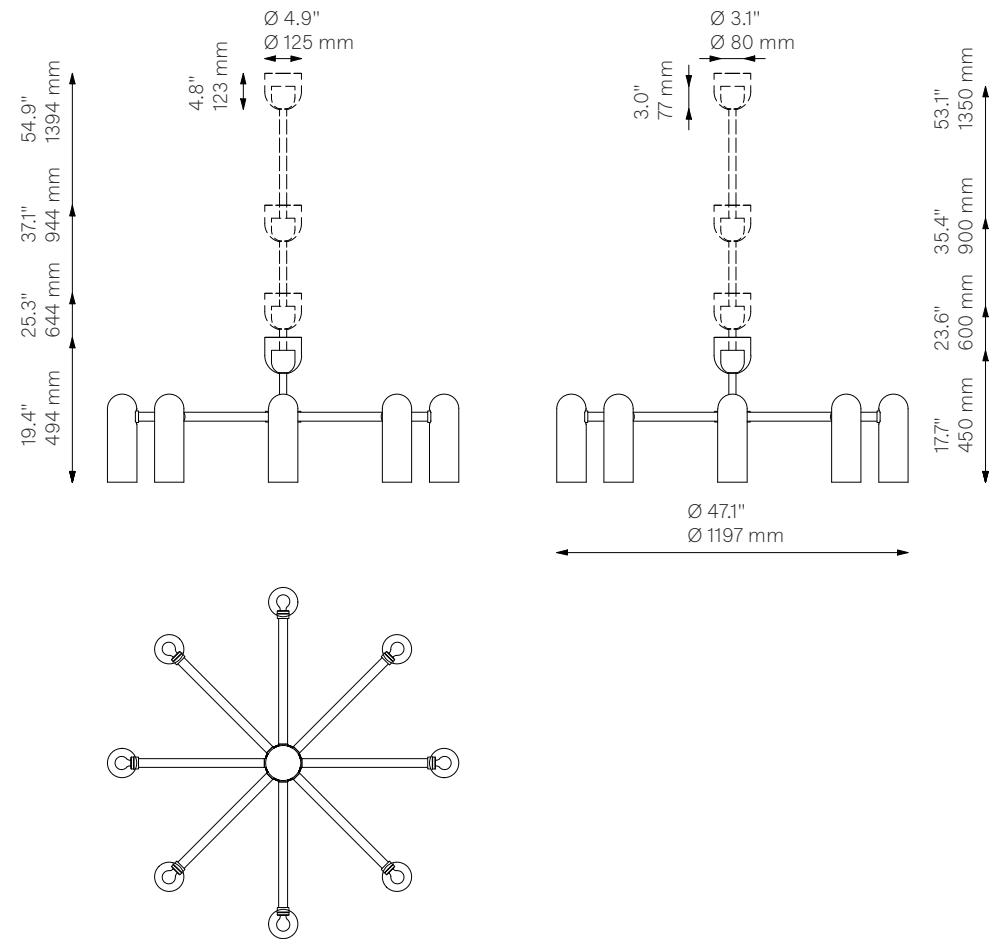

# Odyssey Round MD

Chandelier - B155

Odyssey Collection

## Schwung Product Information

<b>Glass Lampshades</b>	8 x Ø 100 mm x H 300 mm / Ø 3.9" x H 11.8" Triplex Opal Glass (acid etch on the outside)		
<b>Weight</b>	15.6 kg / 34.4 lb		
<b>Light Source</b>	LED Bulb (included)	8 x 4 W	
	Max Wattage	8 x 15 W	
	Total Lumens	1760 lm	
	Color Temperature	2200-3000 K	
	Bulb Base	E14 / E12	
	Bulb Size	G45, max length 80 mm / 3.2"	
	Power Supply	230/120V CE/UL	
	Dimmable with electronic dimmers only (ELV, trailing edge)		
<b>Finishes</b>	LBB / Lacquered Burnished Brass BGM / Black Gunmetal PN / Polished Nickel (extra charge of 25%)		
<b>Extension Rods (Included)</b>	1 x 150 mm 1 x 5.9"	1 x 300 mm 1 x 11.8"	1 x 450 mm 1 x 17.7"
<b>CE/UL Certified</b>	CE/UL		
<b>Ingress Protection</b>	IP 20		