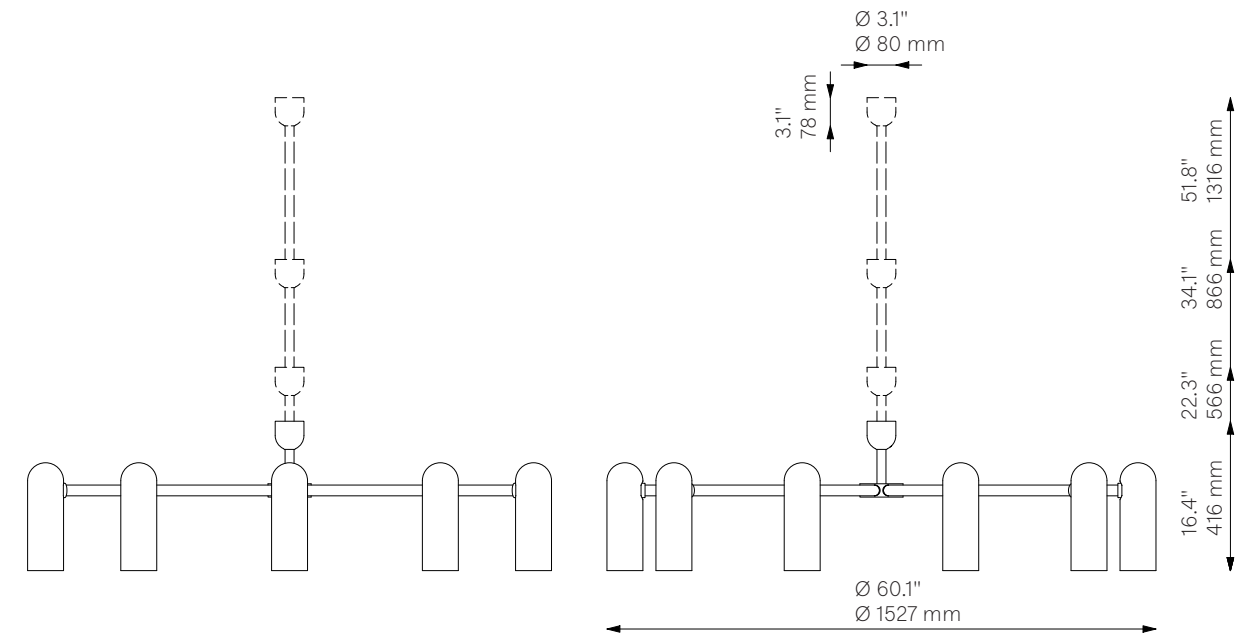

Odyssey Round LG

Chandelier - B156

Ceiling

Glass Lampshades	10 x Ø 100 mm x H 300 mm 10 x Ø 3.9" x H 11.8" Triplex Opal Glass (acid etch on the outside)		
Weight	26.2 kg / 57.7 lb		
Light Source	LED Bulb (included)	10 x 5 W	
	Max Wattage	10 x 15 W	
	Total Lumens	4500-5000 lm	
	Color Temperature	3000 K	
	Bulb Base	E14 / E12	
	Bulb Size	G45, max length 80 mm / 3.2"	
	Dimmable with electronic Dimmers only (ELV, trailing edge)		
Finishes	LBB / Lacquered Burnished Brass BGM / Black Gunmetal PN / Polished Nickel		
Extension Rods (Included)	1 x 150 mm 1 x 5.9"	1 x 300 mm 1 x 11.8"	1 x 450 mm 1 x 17.7"
CE/UL Certified	CE/UL		
Ingress Protection	IP 20		