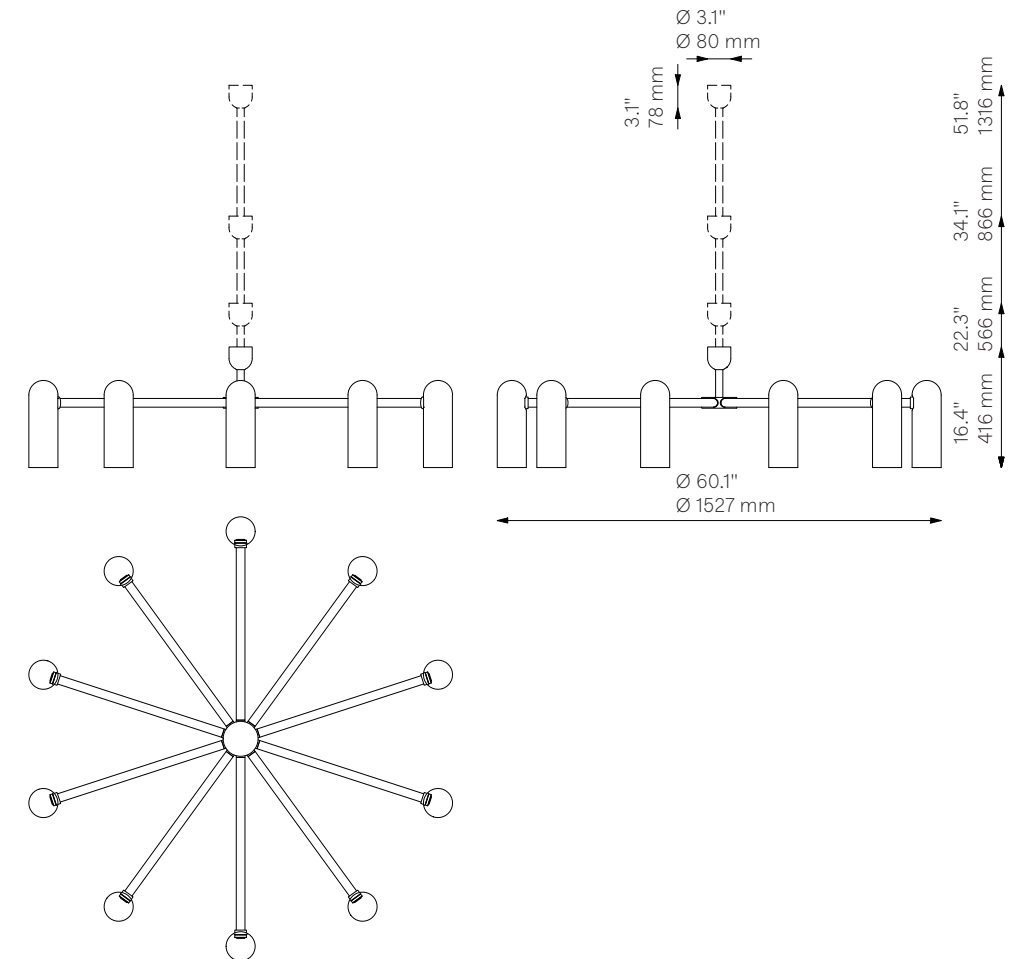

Odyssey Round LG

Chandelier - B156

Odyssey Collection

Glass Lampshades	10 x Ø 100 mm x H 300 mm 10 x Ø 3.9" x H 11.8" Triplex Opal Glass (acid etch on the outside)		
Weight	26.2 kg / 57.7 lb		
Light Source	LED Bulb (included)	10 x 5 W	
	Max Wattage	10 x 15 W	
	Total Lumens	4500-5000 lm	
	Color Temperature	3000 K	
	Bulb Base	E14 / E12	
	Bulb Size	G45, max length 80 mm / 3.2"	
	Power Supply	230/120V CE/UL	
	Dimmable with electronic dimmers only (ELV, trailing edge)		
Finishes	LBB / Lacquered Burnished Brass BGM / Black Gunmetal PN / Polished Nickel (extra charge of 25%)		
Extension Rods (Included)	1 x 150 mm 1 x 5.9"	1 x 300 mm 1 x 11.8"	1 x 450 mm 1 x 17.7"
CE/UL Certified	CE/UL		
Ingress Protection	IP 20		