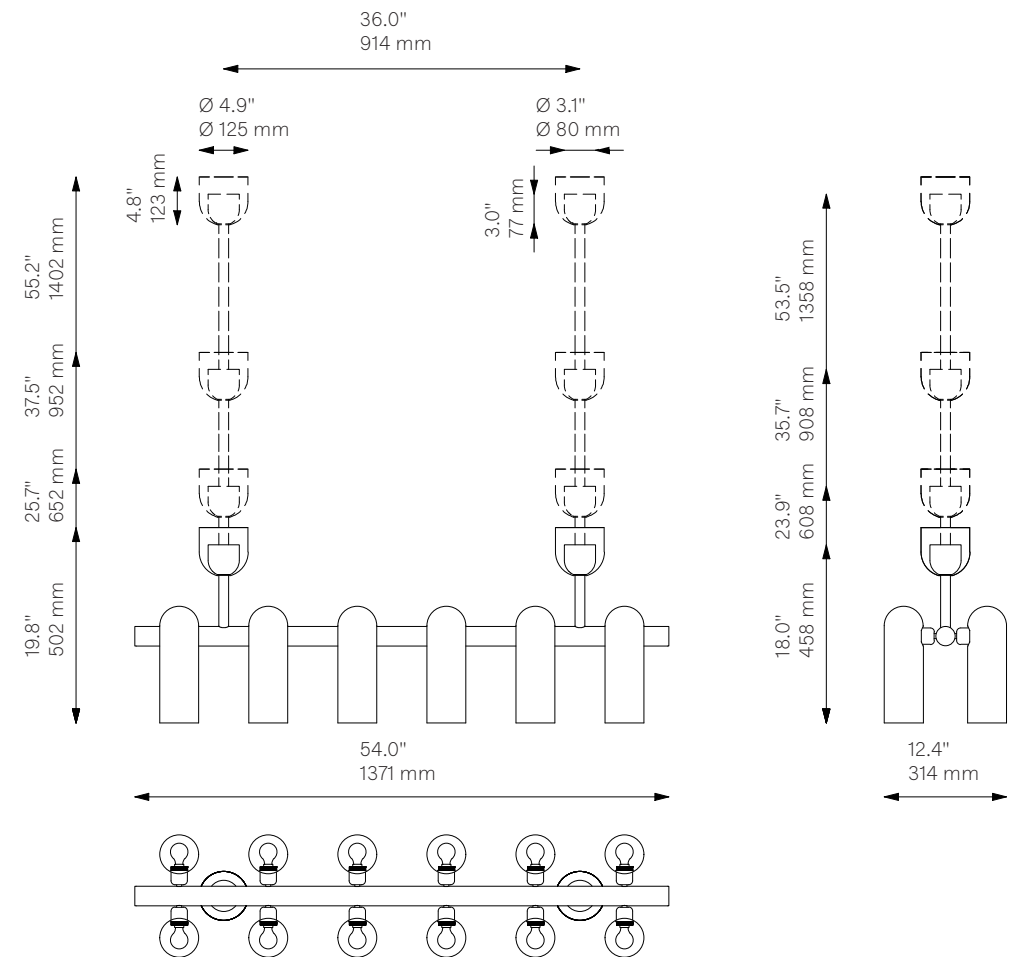

Odyssey Linear MD

Chandelier - B157

Odyssey Collection

Schwung Product Information

Glass Lampshades	12 x Ø 100 mm x H 300 mm / Ø 3.9" x H 11.8" Triplex Opal Glass (acid etch on the outside)		
Weight	20.3 kg / 44.8 lb		
Light Source	LED Bulb (included)	12 x 4 W	
	Max Wattage	12 x 15 W	
	Total Lumens	2640 lm	
	Color Temperature	2200-3000 K	
	Bulb Base	E14 / E12	
	Bulb Size	G45, max length 80 mm / 3.2"	
	Power Supply	230/120V CE/UL	
	Dimmable with electronic dimmers only (ELV, trailing edge)		
Finishes	LBB / Lacquered Burnished Brass BGM / Black Gunmetal PN / Polished Nickel (extra charge of 25%)		
Extension Rods (Included)	2 x 150 mm 2 x 5.9"	2 x 300 mm 2 x 11.8"	2 x 450 mm 2 x 17.7"
CE/UL Certified	CE/UL		
Ingress Protection	IP 20		