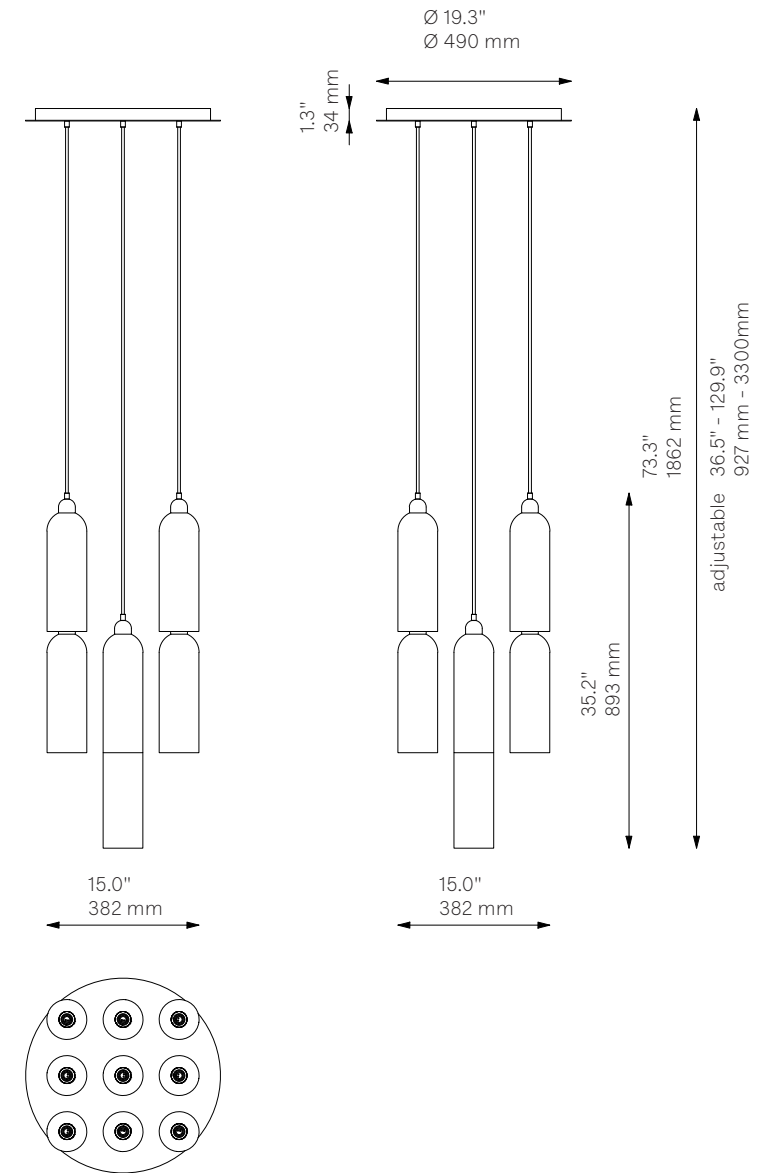

Odyssey Cluster 9

Chandelier - B159

Odyssey Collection

Schwung Product Information

Glass Lampshades	9 x $\varnothing 100$ mm x H 300 mm / $\varnothing 3.9"$ x H 11.8" Triplex Opal Glass (acid etch on the outside)	
Weight	20.7 kg / 45.6 lb	
Light Source	LED Bulb (included)	9 x 4 W
	Max Wattage	9 x 15 W
	Total Lumens	1980 lm
	Color Temperature	2200-3000 K
	Bulb Base	E14 / E12
	Power Supply	230/120V CE/UL
	Dimmable with electronic dimmers only (ELV, trailing edge)	
Finishes	LBB / Lacquered Burnished Brass BGM / Black Gunmetal PN / Polished Nickel (extra charge of 25%)	
CE/UL Certified	CE/UL	
Ingress Protection	IP 20	