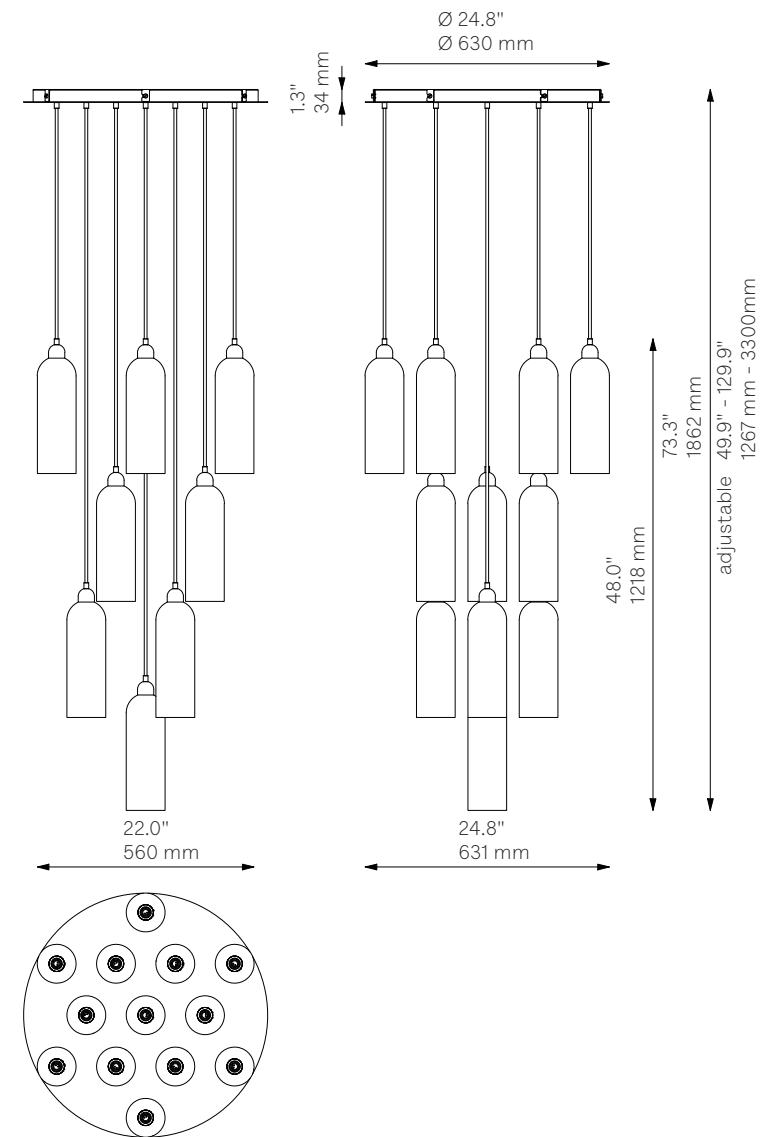

# Odyssey Cluster 13

Chandelier - B160

Odyssey Collection

## Schwung Product Information

<b>Glass Lampshades</b>	13 x $\text{Ø } 100 \text{ mm}$ x H $300 \text{ mm}$ / $\text{Ø } 3.9''$ x H $11.8''$ Triplex Opal Glass (acid etch on the outside)	
<b>Weight</b>	31.2 kg / 68.8 lb	
<b>Light Source</b>	LED Bulb (included)	13 x 4 W
	Max Wattage	13 x 15 W
	Total Lumens	2860 lm
	Color Temperature	2200-3000 K
	Bulb Base	E14 / E12
	Power Supply	230/120V CE/UL
	Dimmable with electronic dimmers only (ELV, trailing edge)	
<b>Finishes</b>	LBB / Lacquered Burnished Brass BGM / Black Gunmetal PN / Polished Nickel (extra charge of 25%)	
<b>CE/UL Certified</b>	CE/UL	
<b>Ingress Protection</b>	IP 20	