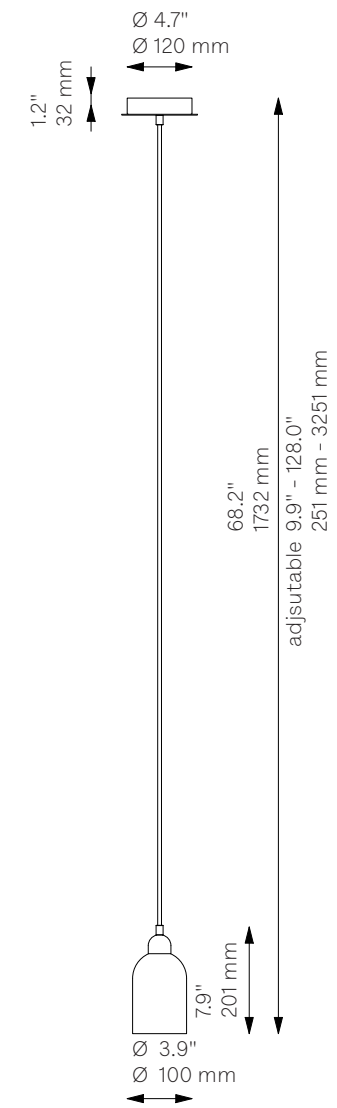

Odyssey Single SM

Pendant - B161

Ceiling

| | |
|-------------------------|---|
| Glass Lampshades | 1 x Ø 100 mm x H 150 mm 1 x Ø 3.9" x H 5.9" Triplex Opal Glass (acid etch on the outside) |
|-------------------------|---|

| | |
|---------------|-----------------|
| Weight | 1.0 kg / 2.2 lb |
|---------------|-----------------|

| | |
|---------------------|---|
| Light Source | LED Bulb (included) 1 x 5 W Max Wattage 1 x 15 W Total Lumens 450-500 lm Color Temperature 3000 K Bulb Base E14 / E12 |
|---------------------|---|