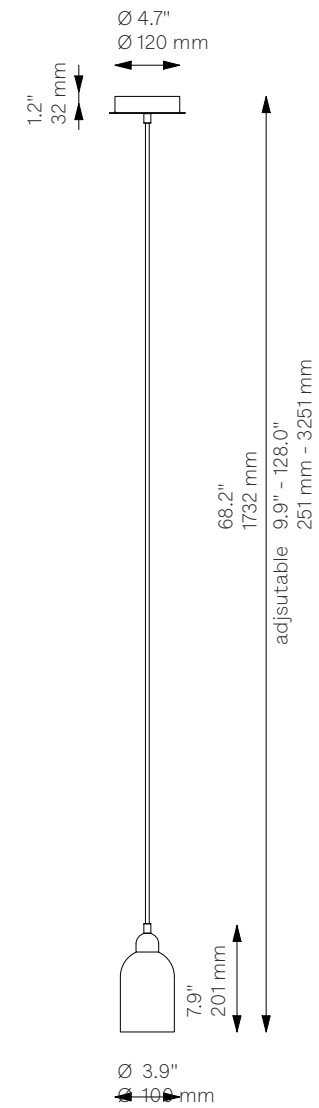

Odyssey Single SM

Pendant - B161

Odyssey Collection

Glass Lampshades	1 x $\text{Ø } 100 \text{ mm}$ x H 150 mm
	1 x $\text{Ø } 3.9''$ x H 5.9"
	Triplex Opal Glass (acid etch on the outside)

Weight	1.0 kg / 2.2 lb
---------------	-----------------

Light Source	LED Bulb (included)	1 x 5 W
	Max Wattage	1 x 15 W
	Total Lumens	450-500 lm
	Color Temperature	3000 K
	Bulb Base	E14 / E12
	Power Supply	230/120V CE/UL

Dimmable with electronic dimmers only (ELV, trailing edge)