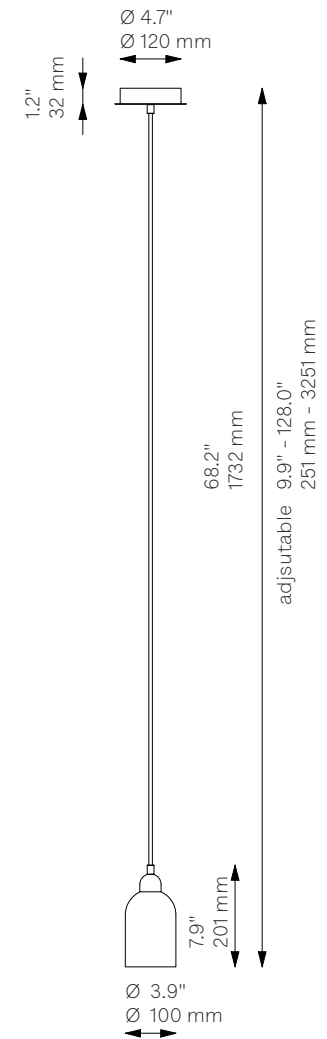

Odyssey Single SM

Pendant - B161

Odyssey Collection

Schwung Product Information

Glass Lampshades	1 x Ø 100 mm x H 150 mm / Ø 3.9" x H 5.9" Triplex Opal Glass (acid etch on the outside)	
Weight	1.0 kg / 2.2 lb	
Light Source	LED Bulb (included)	1 x 4 W
	Max Wattage	1 x 15 W
	Total Lumens	220 lm
	Color Temperature	2200-3000 K
	Bulb Base	E14 / E12
	Power Supply	230/120V CE/UL
	Dimmable with electronic dimmers only (ELV, trailing edge)	
Finishes	LBB / Lacquered Burnished Brass BGM / Black Gunmetal PN / Polished Nickel (extra charge of 25%)	
Canopy (Vaulted Ceiling Compatible)	Ø 120 mm Ø 4.7"	H 32 mm H 1.2"
CE/UL Certified	CE/UL	
Ingress Protection	IP 20	