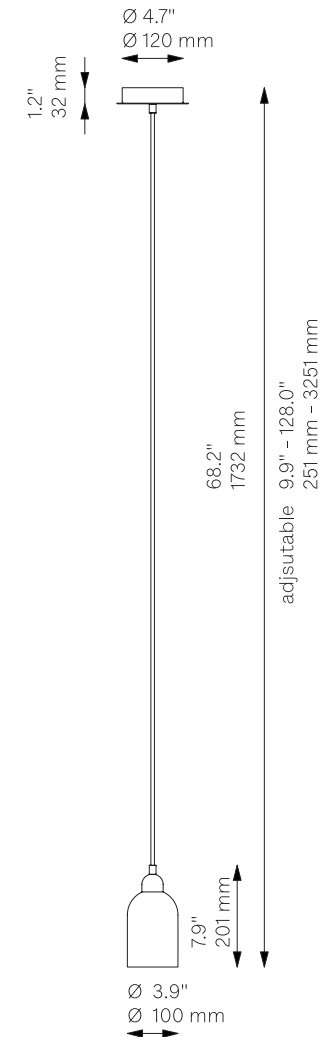

Odyssey Single SM

Pendant - B161

Odyssey Collection

Schwung Product Information

| | | |
|--|---|------------------------------|
| Glass Lampshades | 1 x Ø 100 mm x H 150 mm / Ø 3.9" x H 5.9" | |
| | ¹ Triplex Opal Glass (acid etch on the outside) ² Soda Lime Marble Matte Glass ³ Borosilicate Transparent Ribbon Glass (extra charge of 30%) | |
| Weight | 1.0 kg / 2.2 lb | |
| Light Source | LED Bulb (included) | 1 x 4 W |
| | Max Wattage | 1 x 15 W |
| | Total Lumens | 220 lm |
| | Color Temperature | 2200-3000 K |
| | Bulb Base | E14 / E12 |
| | Bulb Size | G45, max length 80 mm / 3.2" |
| | Power Supply | 230/120V CE/UL |
| | Dimmable with electronic dimmers only (ELV, trailing edge) | |
| Finishes | LBB / Lacquered Burnished Brass BGM / Black Gunmetal PN / Polished Nickel (extra charge of 25%) Classic Bronze Heritage Bronze | |
| Canopy (Vaulted Ceiling Compatible) | Ø 120 mm | H 32 mm |
| | Ø 4.7" | H 1.2" |
| CE/UL Certified | CE/UL | |
| Ingress Protection | IP 20 | |