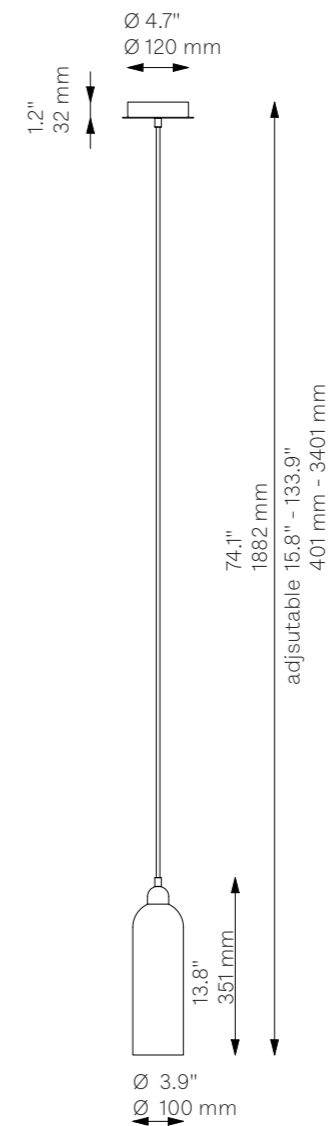

Odyssey Single LG

Pendant - B163

Ceiling

Glass Lampshades	1 x Ø 100 mm x H 300 mm 1 x Ø 3.9" x H 11.8" Triplex Opal Glass (acid etch on the outside)
-------------------------	--

Weight	1.3 kg / 2.9 lb
---------------	-----------------

Light Source	LED Bulb (included) 1 x 5 W Max Wattage 1 x 15 W Total Lumens 450-500 lm Color Temperature 3000 K Bulb Base E14 / E12
---------------------	---

Dimmable with electronic
Dimmers only (ELV, trailing edge)