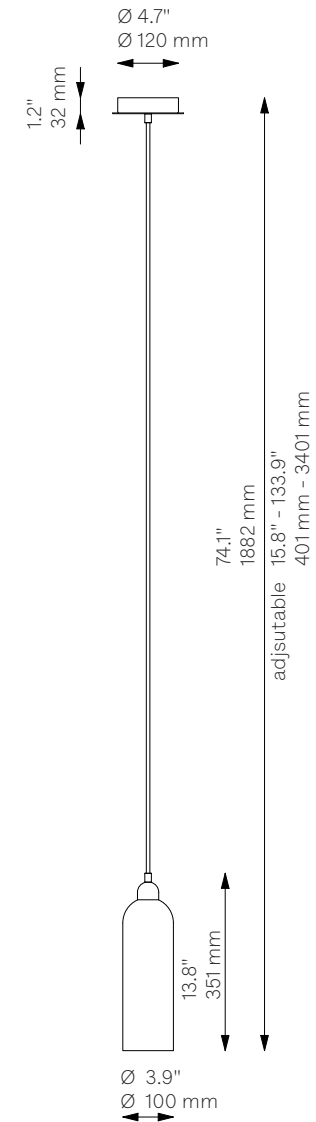

Odyssey Single LG

Pendant - B163

Odyssey Collection

Glass Lampshades	1 x Ø 100 mm x H 300 mm 1 x Ø 3.9" x H 11.8" Triplex Opal Glass (acid etch on the outside)
-------------------------	--

Weight	1.3 kg / 2.9 lb
---------------	-----------------

Light Source	LED Bulb (included)	1 x 5 W
	Max Wattage	1 x 15 W
	Total Lumens	450-500 lm
	Color Temperature	3000 K
	Bulb Base	E14 / E12
	Power Supply	230/120V CE/UL

Dimmable with electronic dimmers only (ELV, trailing edge)