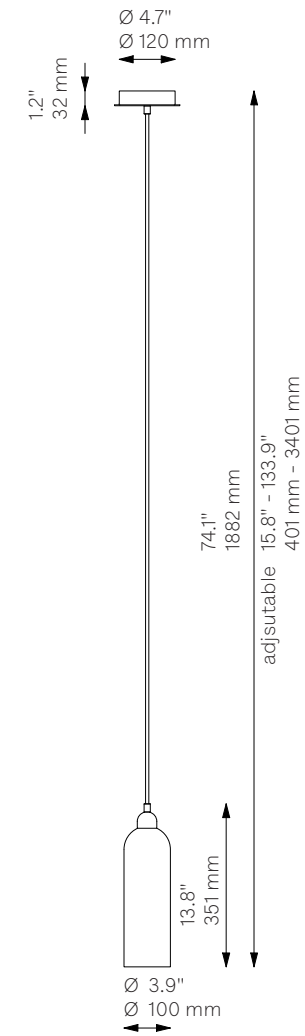

Odyssey Single LG

Pendant - B163

Odyssey Collection

Schwung Product Information

| | | |
|--|---|-------------------|
| Glass Lampshades | 1 x \varnothing 100 mm x H 300 mm / \varnothing 3.9" x H 11.8" Triplex Opal Glass (acid etch on the outside) | |
| Weight | 1.4 kg / 3.1 lb | |
| Light Source | LED Bulb (included) | 1 x 4 W |
| | Max Wattage | 1 x 15 W |
| | Total Lumens | 220 lm |
| | Color Temperature | 2200-3000 K |
| | Bulb Base | E14 / E12 |
| | Power Supply | 230/120V CE/UL |
| | Dimmable with electronic dimmers only (ELV, trailing edge) | |
| Finishes | LBB / Lacquered Burnished Brass BGM / Black Gunmetal PN / Polished Nickel (extra charge of 25%) | |
| Canopy (Vaulted Ceiling Compatible) | \varnothing 120 mm \varnothing 4.7" | H 32 mm H 1.2" |
| CE/UL Certified | CE/UL | |
| Ingress Protection | IP 20 | |