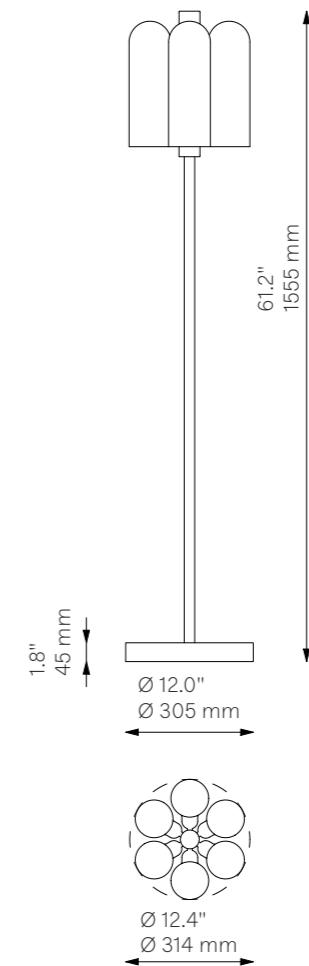

# Odyssey 6

B165

Floor

<b>Glass Lampshades</b>	1 x Ø 100 mm x H 300 mm 1 x Ø 3.9" x H 11.8" Triplex Opal Glass (acid etch on the outside)												
<b>Weight</b>	14.7 kg / 32.4 lb												
<b>Light Source</b>	<table border="0"> <tr> <td>LED Bulb (included)</td> <td>6 x 5 W</td> </tr> <tr> <td>Max Wattage</td> <td>6 x 15 W</td> </tr> <tr> <td>Total Lumens</td> <td>2700-3000 lm</td> </tr> <tr> <td>Color Temperature</td> <td>3000 K</td> </tr> <tr> <td>Bulb Base</td> <td>E14 / E12</td> </tr> <tr> <td>Bulb Size</td> <td>G45, max length 80 mm / 3.2"</td> </tr> </table> <p>Dimmable with electronic Dimmers only (ELV, trailing edge)</p>	LED Bulb (included)	6 x 5 W	Max Wattage	6 x 15 W	Total Lumens	2700-3000 lm	Color Temperature	3000 K	Bulb Base	E14 / E12	Bulb Size	G45, max length 80 mm / 3.2"
LED Bulb (included)	6 x 5 W												
Max Wattage	6 x 15 W												
Total Lumens	2700-3000 lm												
Color Temperature	3000 K												
Bulb Base	E14 / E12												
Bulb Size	G45, max length 80 mm / 3.2"												
<b>Finishes</b>	LBB / Lacquered Burnished Brass BGM / Black Gunmetal PN / Polished Nickel												
<b>Cord</b>	3000 mm / 118.1" with inline on-off switch and plug Switch location 500 mm / 19.7" from the base												
<b>CE/UL Certified</b>	CE/UL												
<b>Ingress Protection</b>	IP 20												