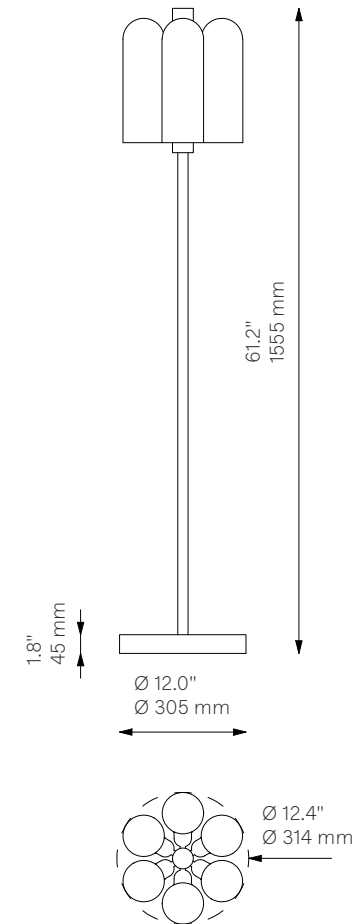

# Odyssey 6

Floor Lamp - B165

Odyssey Collection

## Schwung Product Information

<b>Glass Lampshades</b>	6 x Ø 100 mm x H 300 mm / Ø 3.9" x H 11.8" Triplex Opal Glass (acid etch on the outside)	
<b>Weight</b>	18.9 kg / 41.7 lb	
<b>Light Source</b>	LED Bulb (included)	6 x 4 W
	Max Wattage	6 x 15 W
	Total Lumens	1320 lm
	Color Temperature	2200-3000 K
	Bulb Base	E14 / E12
	Bulb Size	G45, max length 80 mm / 3.2"
	Power Supply	230/120V CE/UL
	Dimmable with electronic dimmers only (ELV, trailing edge)	
<b>Finishes</b>	LBB / Lacquered Burnished Brass BGM / Black Gunmetal PN / Polished Nickel (extra charge of 25%)	
<b>Cord</b>	3000 mm / 118.1" with inline on-off switch and plug Switch location 500 mm / 19.7" from the base	
<b>CE/UL Certified</b>	CE/UL	
<b>Ingress Protection</b>	IP 20	