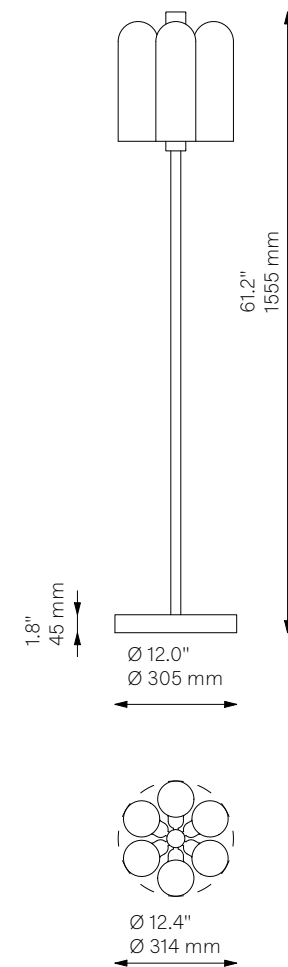

# Odyssey 6

Floor Lamp - B165

Odyssey Collection

## Schwung Product Information

<b>Glass Lampshades</b>	1 x Ø 100 mm x H 300 mm 1 x Ø 3.9" x H 11.8" Triplex Opal Glass (acid etch on the outside)														
<b>Weight</b>	14.7 kg / 32.4 lb														
<b>Light Source</b>	<table border="0"> <tr> <td>LED Bulb (included)</td> <td>6 x 5 W</td> </tr> <tr> <td>Max Wattage</td> <td>6 x 15 W</td> </tr> <tr> <td>Total Lumens</td> <td>2700-3000 lm</td> </tr> <tr> <td>Color Temperature</td> <td>3000 K</td> </tr> <tr> <td>Bulb Base</td> <td>E14 / E12</td> </tr> <tr> <td>Bulb Size</td> <td>G45, max length 80 mm / 3.2"</td> </tr> <tr> <td>Power Supply</td> <td>230/120V CE/UL</td> </tr> </table> <p>Dimmable with electronic dimmers only (ELV, trailing edge)</p>	LED Bulb (included)	6 x 5 W	Max Wattage	6 x 15 W	Total Lumens	2700-3000 lm	Color Temperature	3000 K	Bulb Base	E14 / E12	Bulb Size	G45, max length 80 mm / 3.2"	Power Supply	230/120V CE/UL
LED Bulb (included)	6 x 5 W														
Max Wattage	6 x 15 W														
Total Lumens	2700-3000 lm														
Color Temperature	3000 K														
Bulb Base	E14 / E12														
Bulb Size	G45, max length 80 mm / 3.2"														
Power Supply	230/120V CE/UL														
<b>Finishes</b>	LBB / Lacquered Burnished Brass BGM / Black Gunmetal PN / Polished Nickel (extra charge of 25%)														
<b>Cord</b>	3000 mm / 118.1" with inline on-off switch and plug Switch location 500 mm / 19.7" from the base														
<b>CE/UL Certified</b>	CE/UL														
<b>Ingress Protection</b>	IP 20														