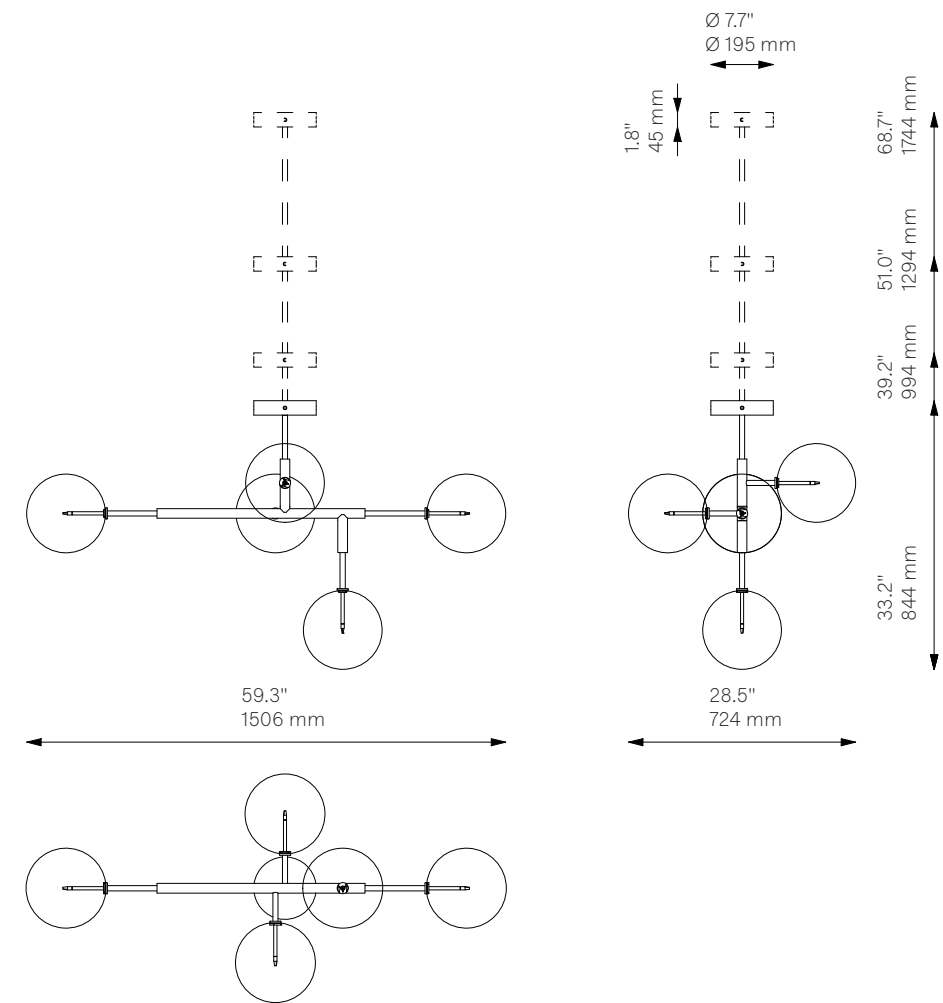

Axis

Chandelier - B176

Classic Collection

Glass Lampshades	5 x Ø 250 mm / Ø 9.9" Borosilicate Transparent Glass	
Weight	12.7 kg / 28.0 lb	
Light Source	LED Bulb (included)	5 x 1.6 W
	Max Wattage	5 x 10 W
	Total Lumens	900 lm
	Color Temperature	2700 K
	Bulb Base	G4
	Power Supply	230/120V CE/UL
	Dimmable with electronic dimmers only (ELV, trailing edge)	

Finishes	LBB / Lacquered Burnished Brass BGM / Black Gunmetal PN / Polished Nickel (extra charge of 25%)		
-----------------	---	--	--

Extension Rods (Included)	1 x 150 mm 1 x 5.9"	1 x 300 mm 1 x 11.8"	1 x 450 mm 1 x 17.7"
----------------------------------	------------------------	-------------------------	-------------------------