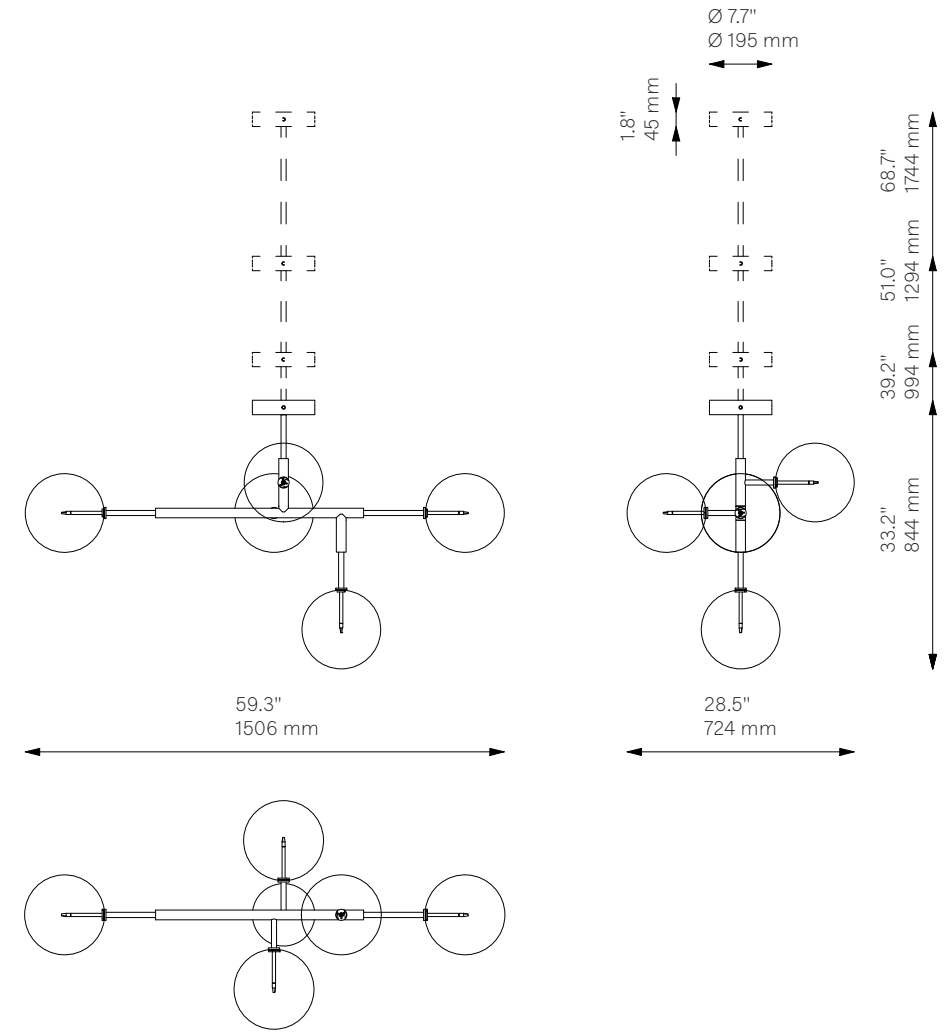

Axis

Chandelier - B176

Classic Collection

Schwung Product Information

Glass Lampshades

5 x Ø 250 mm / Ø 9.9"
Borosilicate Transparent Glass

Weight

12.2 kg / 26.9 lb

Light Source

LED Bulb (included)	5 x 1.6 W
Max Wattage	5 x 5 W
Total Lumens	900 lm
Color Temperature	2700 K
Bulb Base	G4, 12 V
Power Supply	230/120V CE/UL

Dimmable with electronic dimmers only (ELV, trailing edge)

Finishes

LBB / Lacquered Burnished Brass
BGM / Black Gunmetal
PN / Polished Nickel (extra charge of 25%)

Extension Rods (Included)

1 x 150 mm	1 x 300 mm	1 x 450 mm
1 x 5.9"	1 x 11.8"	1 x 17.7"

CE/UL Certified

CE

Ingress Protection

IP 20