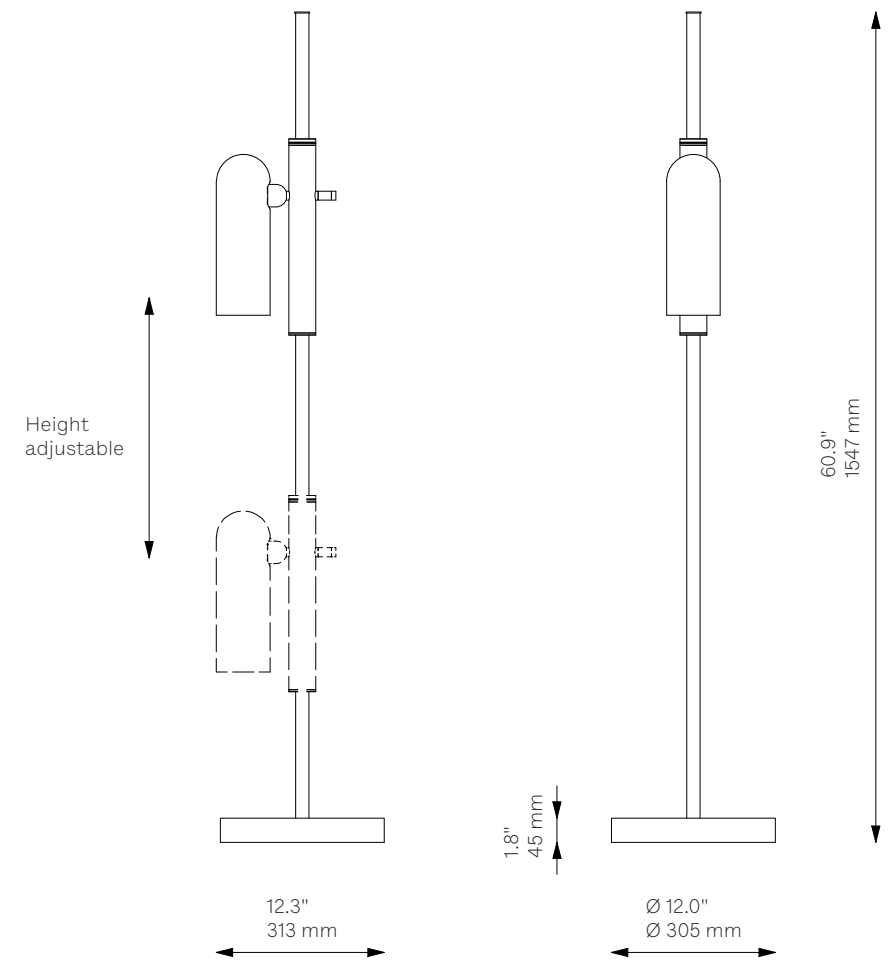

Odyssey 1

Floor Lamp - B191

Odyssey Collection

Schwung Product Information

Glass Lampshades	1 x Ø 100 mm x H 300 mm / Ø 3.9" x H 11.8" Triplex Opal Glass (acid etch on the outside)	
Weight	12.3 kg / 27.1 lb	
Light Source	LED Bulb (included)	1 x 4 W
	Max Wattage	1 x 15 W
	Total Lumens	220 lm
	Color Temperature	2200-3000 K
	Bulb Base	E14 / E12
	Bulb Size	G45, max length 80 mm / 3.2"
	Power Supply	230/120V CE/UL
	Dimmable with electronic dimmers only (ELV, trailing edge)	
Finishes	LBB / Lacquered Burnished Brass BGM / Black Gunmetal PN / Polished Nickel (extra charge of 25%)	
Cord	3000 mm / 118.1" with inline on-off switch and plug Switch location 500 mm / 19.7" from the base	
CE/UL Certified	CE/UL	
Ingress Protection	IP 20	