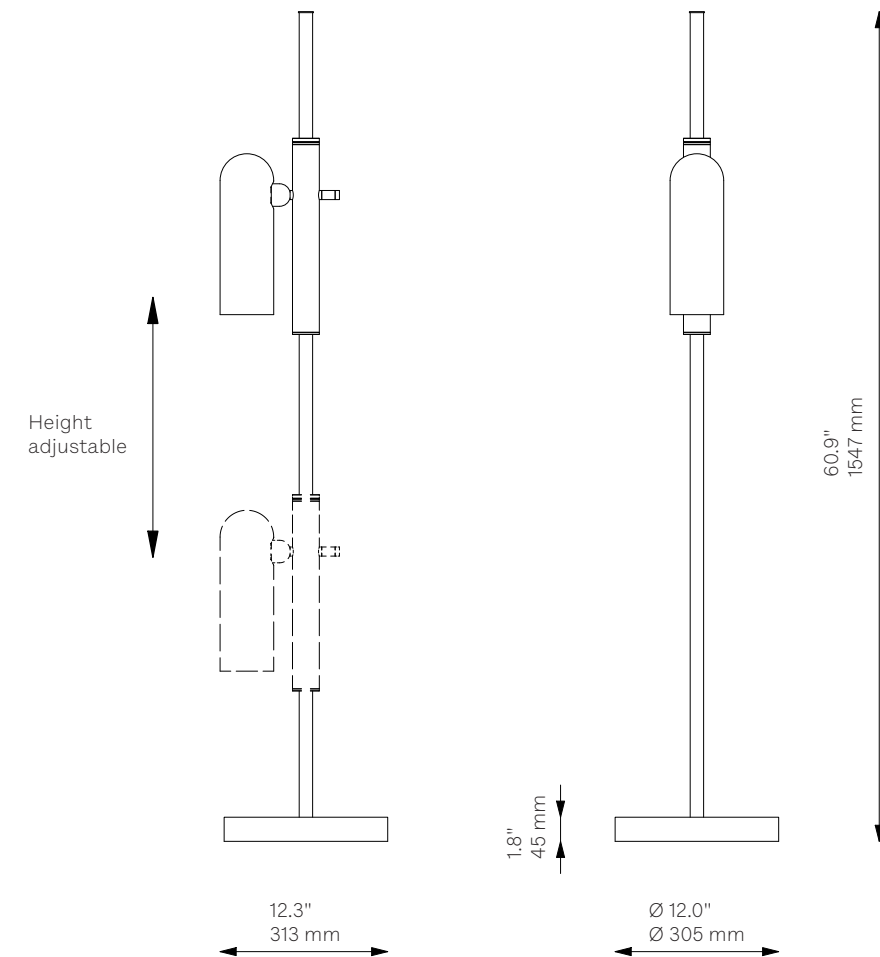

# Odyssey 1

Floor Lamp - B191

Odyssey Collection

|                           |  |
|---------------------------|--|
| <b>Glass Lampshades</b>   | 1 x Ø 100 mm x H 300 mm<br>1 x Ø 3.9" x H 11.8"<br>Triplex Opal Glass (acid etch on the outside)   |
| <b>Weight</b>             | 12.3 kg / 27.1 lb  |
| <b>Light Source</b>       | LED Bulb (included) 1 x 5 W<br>Max Wattage 1 x 15 W<br>Total Lumens 450-500 lm<br>Color Temperature 3000 K<br>Bulb Base E14 / E12<br>Bulb Size G45, max length 80 mm / 3.2"<br>Power Supply 230/120V CE/UL<br><br>Dimmable with electronic dimmers only (ELV, trailing edge) |
| <b>Finishes</b>           | LBB / Lacquered Burnished Brass<br>BGM / Black Gunmetal<br>PN / Polished Nickel (extra charge of 25%)  |
| <b>Cord</b>               | 3000 mm / 118.1" with inline on-off switch and plug<br>Switch location 500 mm / 19.7" from the base  |
| <b>CE/UL Certified</b>    | CE/UL  |
| <b>Ingress Protection</b> | IP 20  |