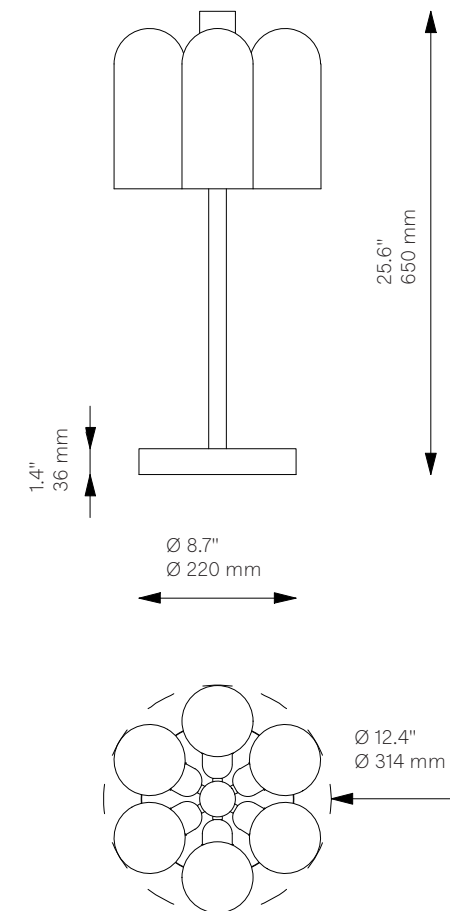

# Odyssey 6

Table Lamp - B192

Odyssey Collection

## Schwung Product Information

<b>Glass Lampshades</b>	6 x Ø 100 mm x H 225 mm / Ø 3.9" x H 8.9" Triplex Opal Glass (acid etch on the outside)	
<b>Weight</b>	9.4 kg / 20.7 lb	
<b>Light Source</b>	LED Bulb (included)	6 x 4 W
	Max Wattage	6 x 15 W
	Total Lumens	1320 lm
	Color Temperature	2200-3000 K
	Bulb Base	E14 / E12
	Bulb Size	G45, max length 80 mm / 3.2"
	Power Supply	230/120V CE/UL
	Dimmable with electronic dimmers only (ELV, trailing edge)	
<b>Finishes</b>	LBB / Lacquered Burnished Brass BGM / Black Gunmetal PN / Polished Nickel (extra charge of 25%)	
<b>Cord</b>	3000 mm / 118.1" with inline on-off switch and plug Switch location 500 mm / 19.7" from the base	
<b>CE/UL Certified</b>	CE/UL	
<b>Ingress Protection</b>	IP 20	