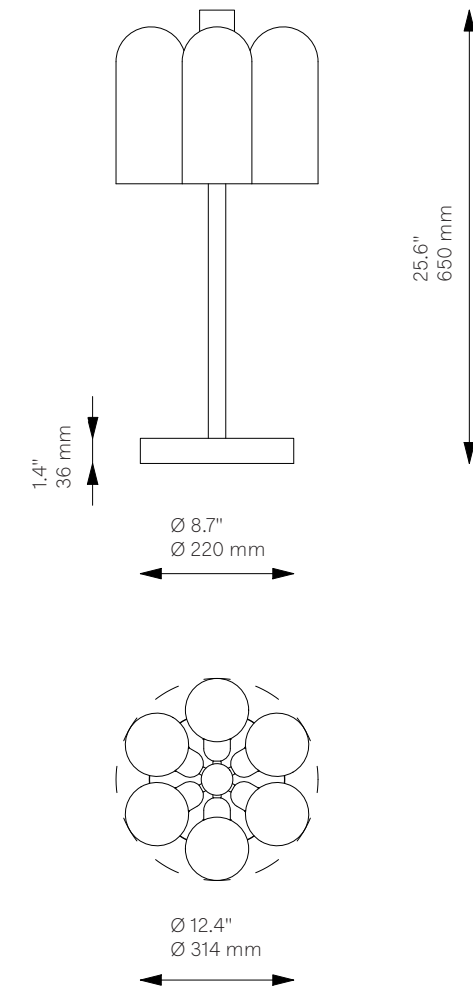

# Odyssey 6

Table Lamp - B192

Odyssey Collection

<b>Glass Lampshades</b>	6 x Ø 100 mm x H 225 mm 6 x Ø 3.9" x H 8.9" Triplex Opal Glass (acid etch on the outside)														
<b>Weight</b>	8.1 kg / 17.9 lb														
<b>Light Source</b>	<table border="0"> <tr> <td>LED Bulb (included)</td> <td>6 x 5</td> </tr> <tr> <td>Max Wattage</td> <td>6 x 15 W</td> </tr> <tr> <td>Total Lumens</td> <td>2700-3000 lm</td> </tr> <tr> <td>Color Temperature</td> <td>3000 K</td> </tr> <tr> <td>Bulb Base</td> <td>E14 / E12</td> </tr> <tr> <td>Bulb Size</td> <td>G45, max length 80 mm / 3.2"</td> </tr> <tr> <td>Power Supply</td> <td>230/120V CE/UL</td> </tr> </table> <p>Dimmable with electronic dimmers only (ELV, trailing edge)</p>	LED Bulb (included)	6 x 5	Max Wattage	6 x 15 W	Total Lumens	2700-3000 lm	Color Temperature	3000 K	Bulb Base	E14 / E12	Bulb Size	G45, max length 80 mm / 3.2"	Power Supply	230/120V CE/UL
LED Bulb (included)	6 x 5														
Max Wattage	6 x 15 W														
Total Lumens	2700-3000 lm														
Color Temperature	3000 K														
Bulb Base	E14 / E12														
Bulb Size	G45, max length 80 mm / 3.2"														
Power Supply	230/120V CE/UL														
<b>Finishes</b>	LBB / Lacquered Burnished Brass BGM / Black Gunmetal PN / Polished Nickel (extra charge of 25%)														
<b>Cord</b>	3000 mm / 118.1" with inline on-off switch and plug Switch location 500 mm / 19.7" from the base														
<b>CE/UL Certified</b>	CE/UL														
<b>Ingress Protection</b>	IP 20														