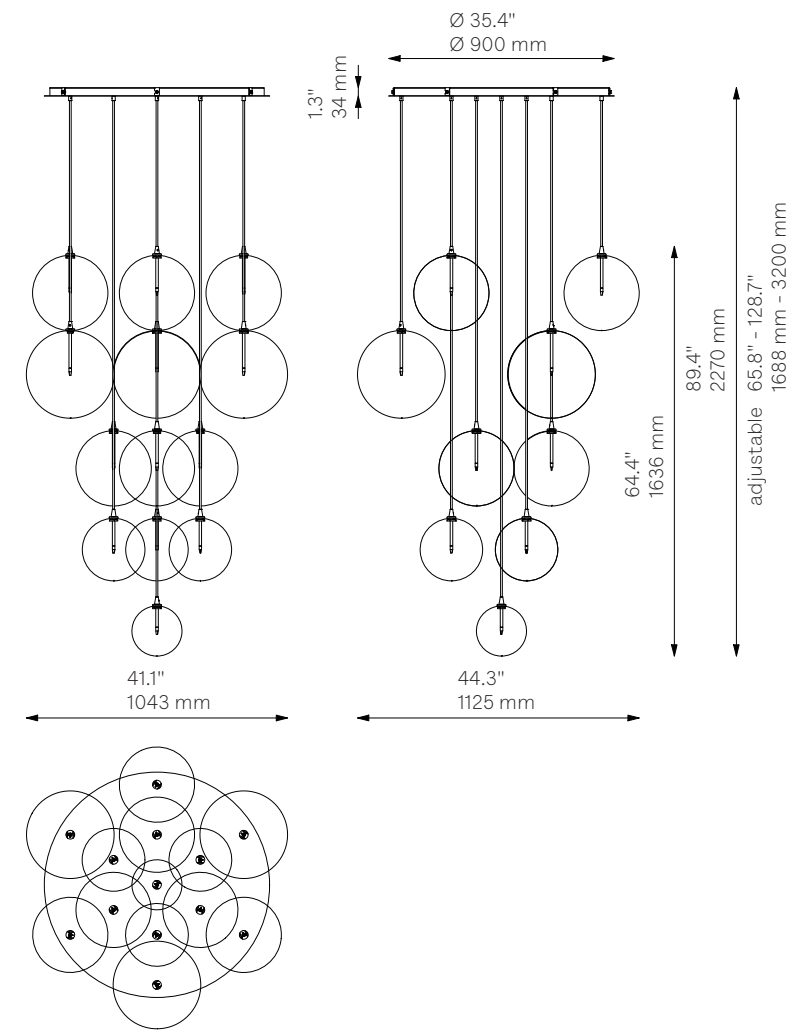

Cluster 13 Mix

Chandelier - B193

Unavailable in the USA and Canada.

Classic Collection

Glass Lampshades

3 x Ø 350 mm / Ø 13.8"
 6 x Ø 300 mm / Ø 11.8"
 3 x Ø 250 mm / Ø 9.9"
 1 x Ø 200 mm / Ø 7.9"
 Borosilicate Transparent Glass

Weight

36.9 kg / 81.4 lb

Light Source

LED Bulb (included) 13 x 1.6 W
 Max Wattage 13 x 1.6 W
 Total Lumens 2340 lm
 Color Temperature 2700 K
 Bulb Base G4
 Power Supply 230/120V CE/UL

Dimmable with electronic dimmers only (ELV, trailing edge)